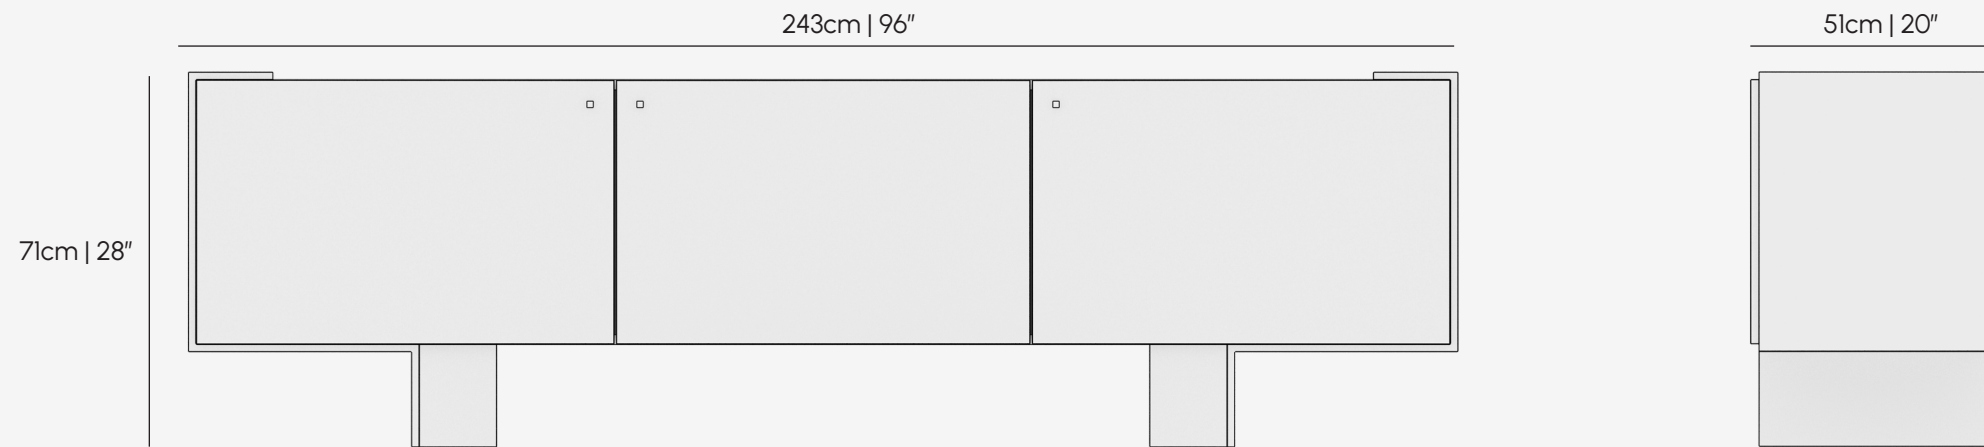

PALENA

FURNITURE & LIGHTING

Products / Furniture / Console Table

Caline Console Table

PALENA

FURNITURE & LIGHTING

Product	Caline Console Table
Materials	Patine bronze - Piano black lacquer (CUSTOM MATERIALS AVAILABLE)
Design Patent	Palena Furniture co
Year of Design	2021