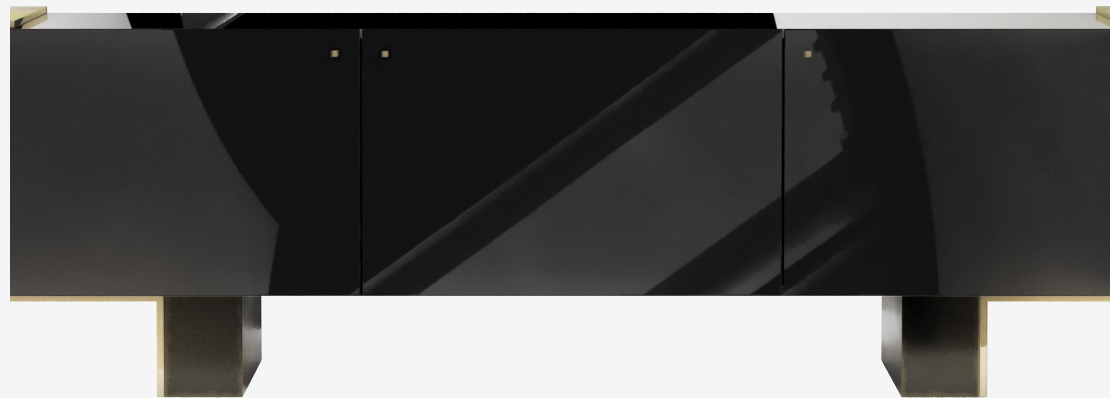

PALENA

FURNITURE & LIGHTING

Products / Furniture / Console Table

Caline Console Table

PALENA

FURNITURE & LIGHTING

Product	Caline Console Table
Materials	Patine bronze - Piano black lacquer (CUSTOM MATERIALS AVAILABLE)
Design Patent	Palena Furniture co
Year of Design	2021