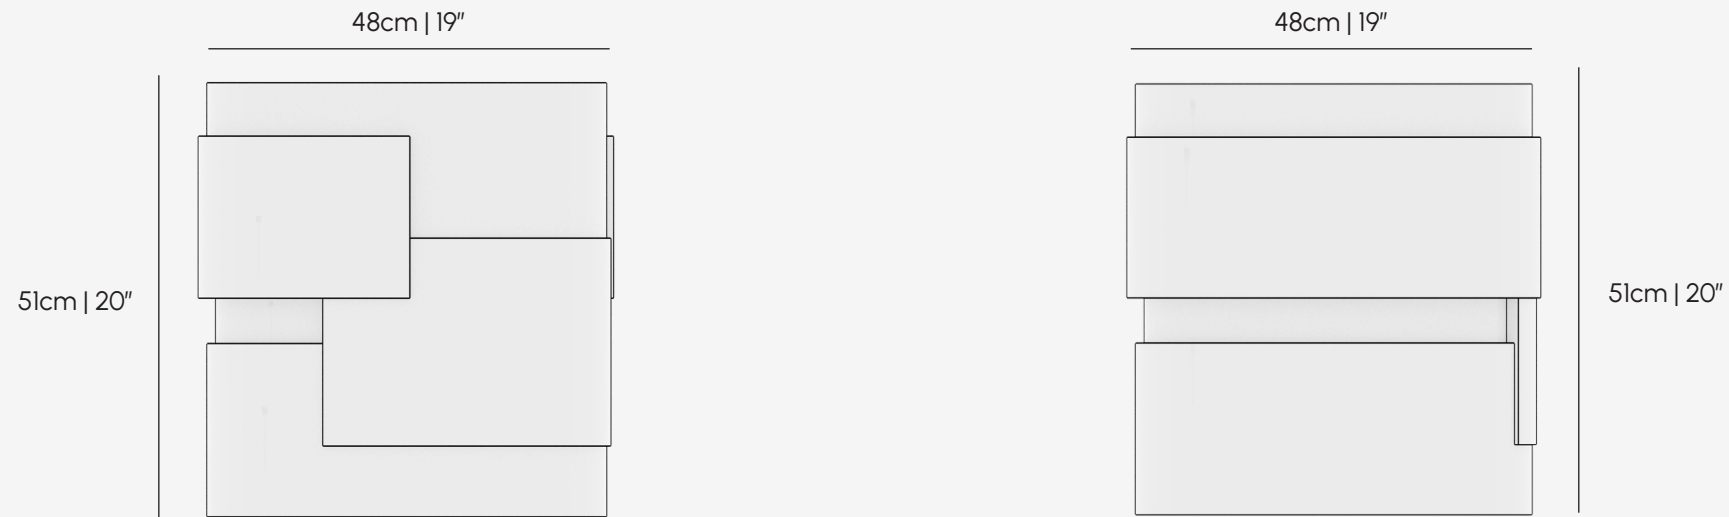

Fragmin Side Table

PALENA

FURNITURE & LIGHTING

Product	Fragmin Side Table
Materials	Walnut - Polished bronze - Patina bronze (CUSTOM MATERIALS AVAILABLE)
Design Patent	Palena Furniture co
Year of Design	2023