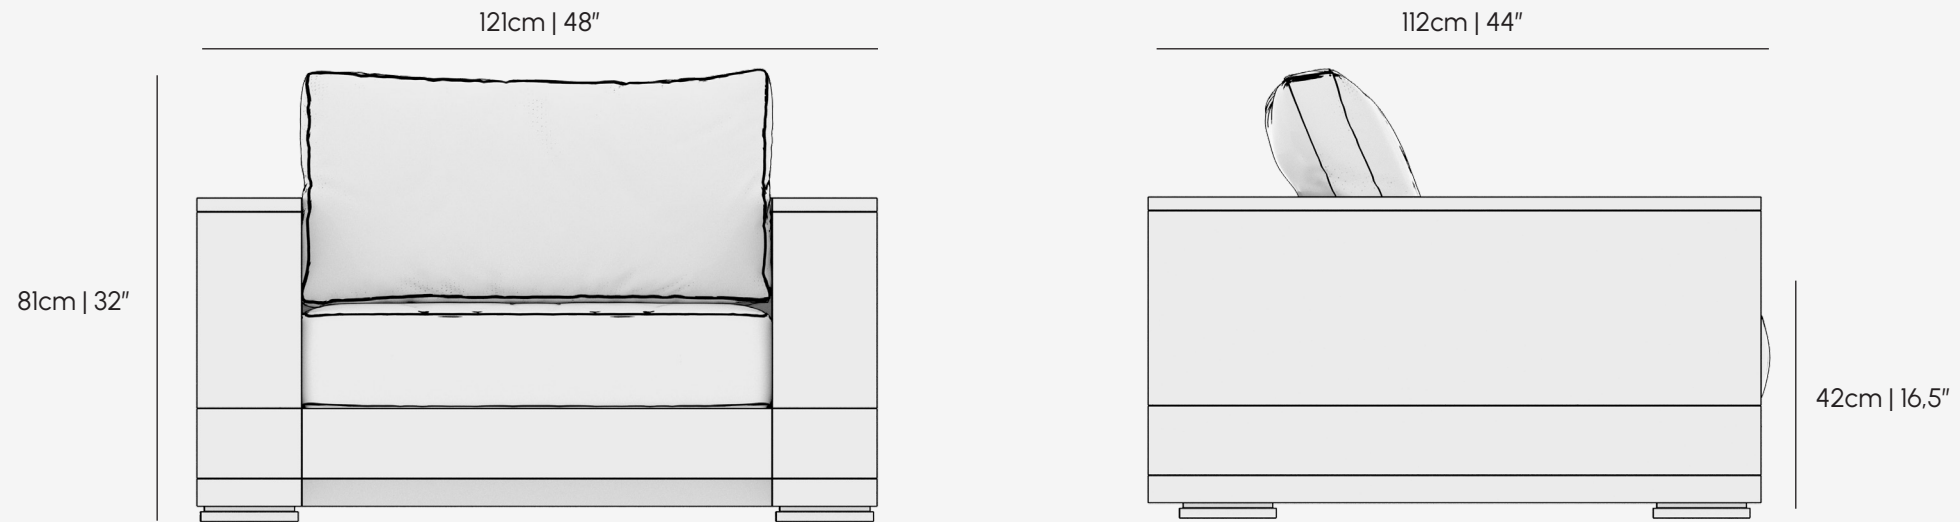

PALENA

FURNITURE & LIGHTING

Products / Furniture / Lounge Chair

Giuseppe Lounge Chair

PALENA

FURNITURE & LIGHTING

Product	Giuseppe Lounge Chair
Materials	Walnut - Polished bronze - Fabric (CUSTOM MATERIALS AVAILABLE)
Design Patent	Palena Furniture co
Year of Design	2021