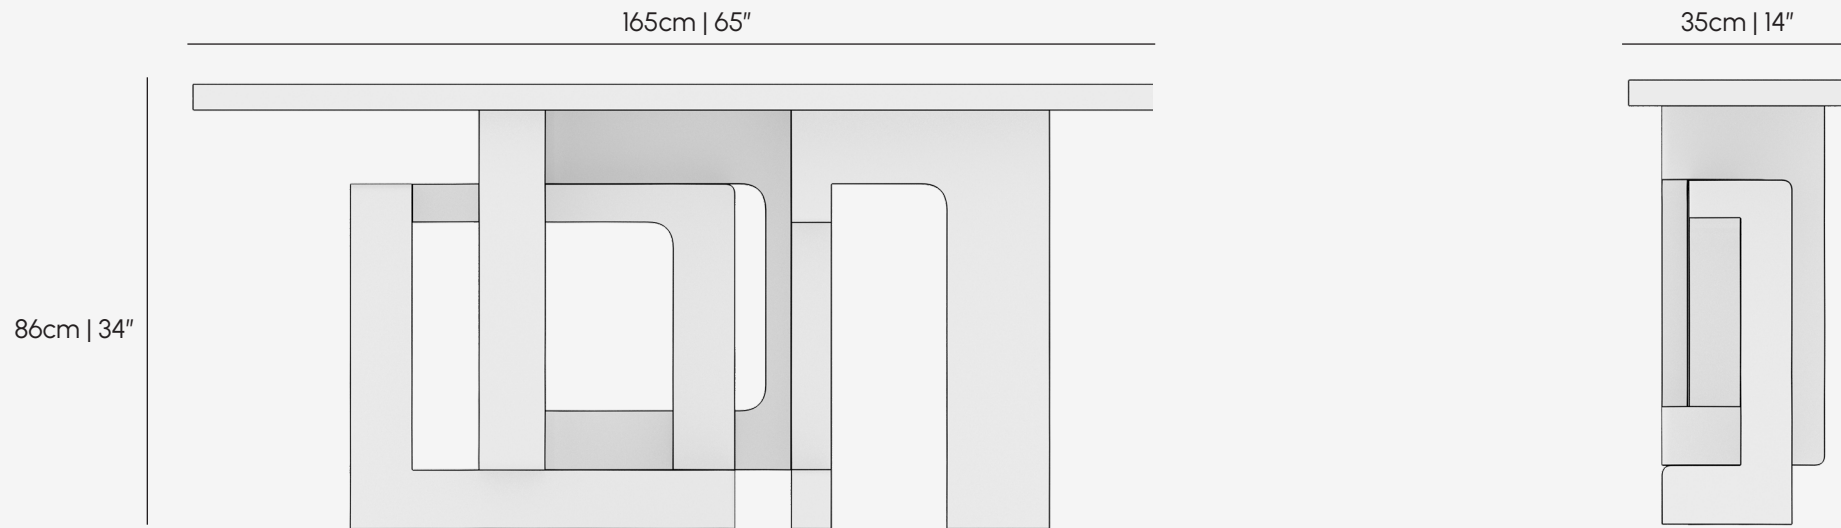

PALENA

FURNITURE & LIGHTING

Products / Furniture / Console Table

Labirinto Console Table

PALENA

FURNITURE & LIGHTING

Product	Labirinto Console Table
Materials	patine bronze - Piano black lacquer (CUSTOM MATERIALS AVAILABLE)
Design Patent	Palena Furniture co
Year of Design	2023