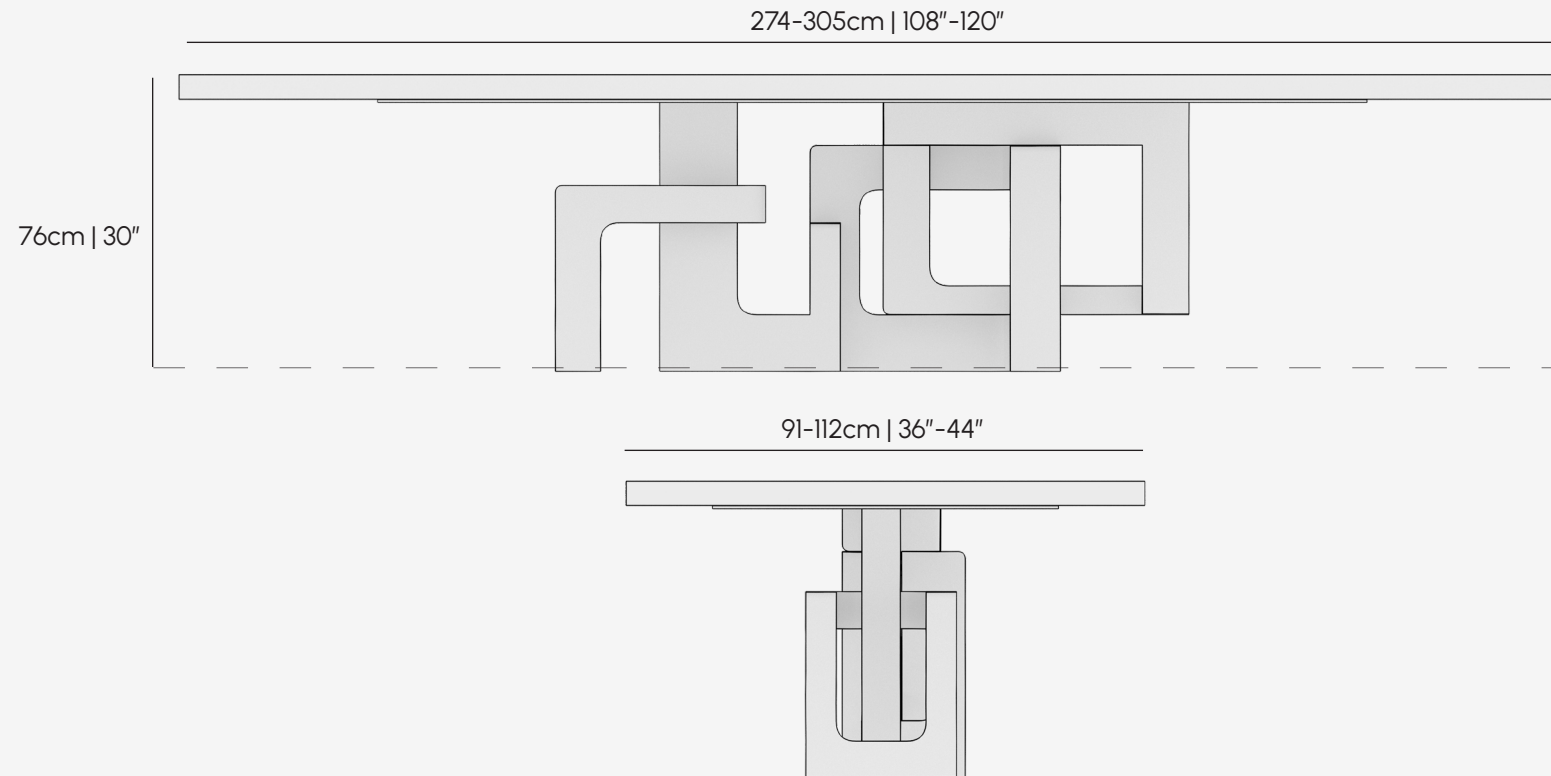

PALENA

FURNITURE & LIGHTING

Products / Furniture / Dining Table

Labirinto Dining Table

PALENA

FURNITURE & LIGHTING

Product	Labirinto Dining Table
Materials	Patine Bronze / Polished Bronze - Black Lacquer / Walnut / Eucalyptus (CUSTOM MATERIALS AVAILABLE)
Design Patent	Palena Furniture co
Year of Design	2023