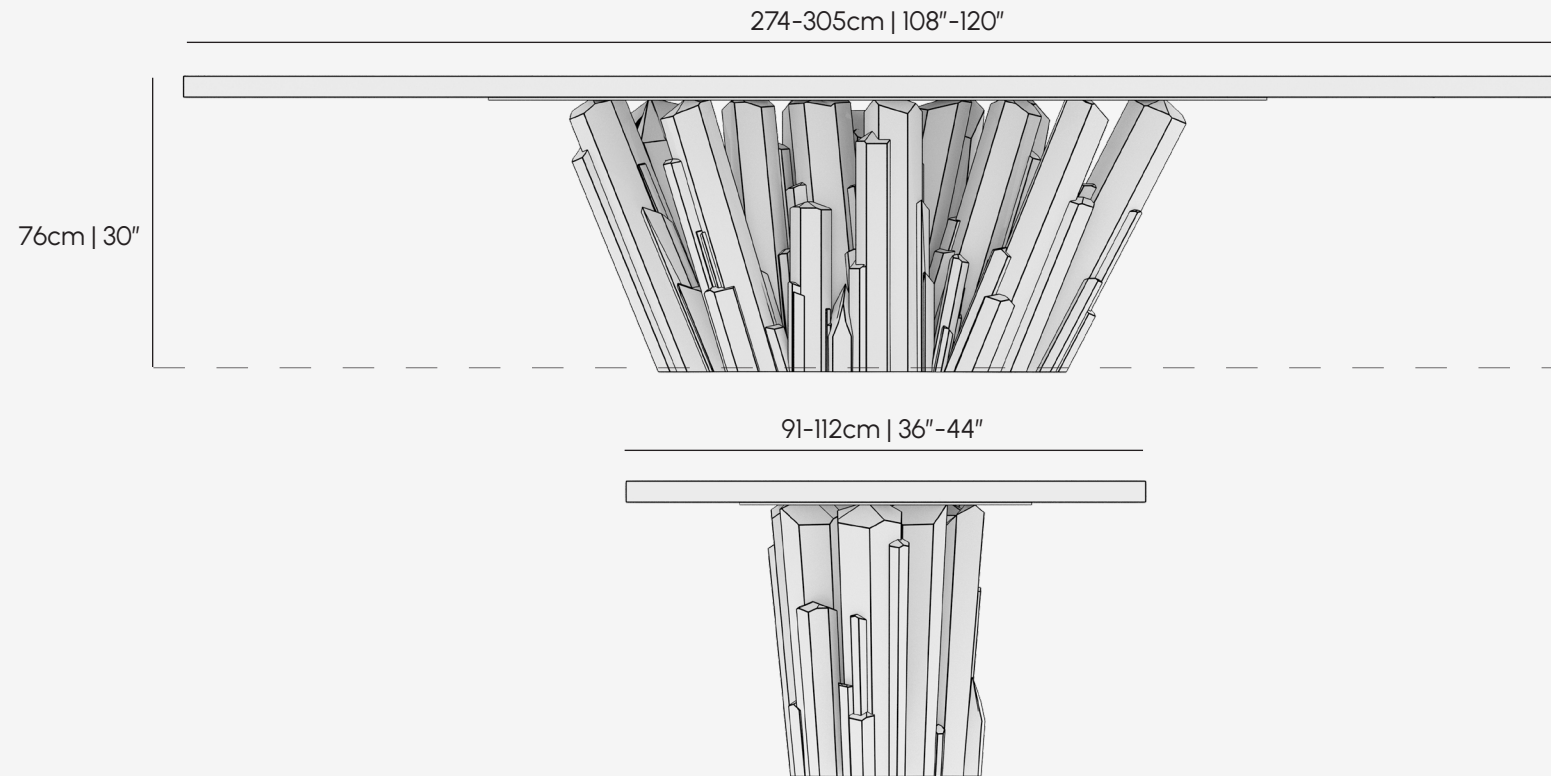

PALENA

FURNITURE & LIGHTING

Products / Furniture / Dining Table

Meta Crystal Dining Table

PALENA

FURNITURE & LIGHTING

Product	Meta Crystal Dining Table
Materials	Patine Bronze / Polished Bronze - Black Lacquer / Walnut / Eucalyptus (CUSTOM MATERIALS AVAILABLE)
Design Patent	Palena Furniture co
Year of Design	2023