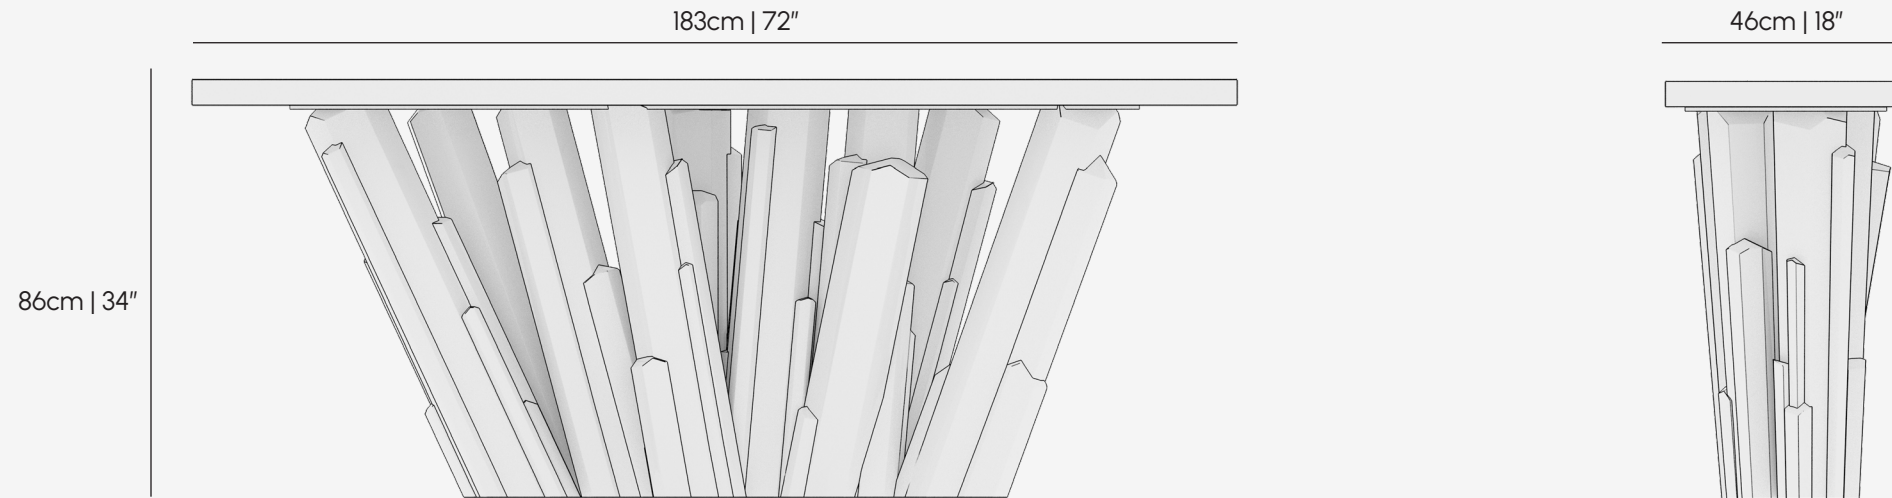

PALENA

FURNITURE & LIGHTING

Products / Furniture / Console Table

Meta Crystal Console Table

PALENA

FURNITURE & LIGHTING

Product	Meta Crystal Console Table
Materials	Patine bronze - Piano black lacquer (CUSTOM MATERIALS AVAILABLE)
Design Patent	Palena Furniture co
Year of Design	2021