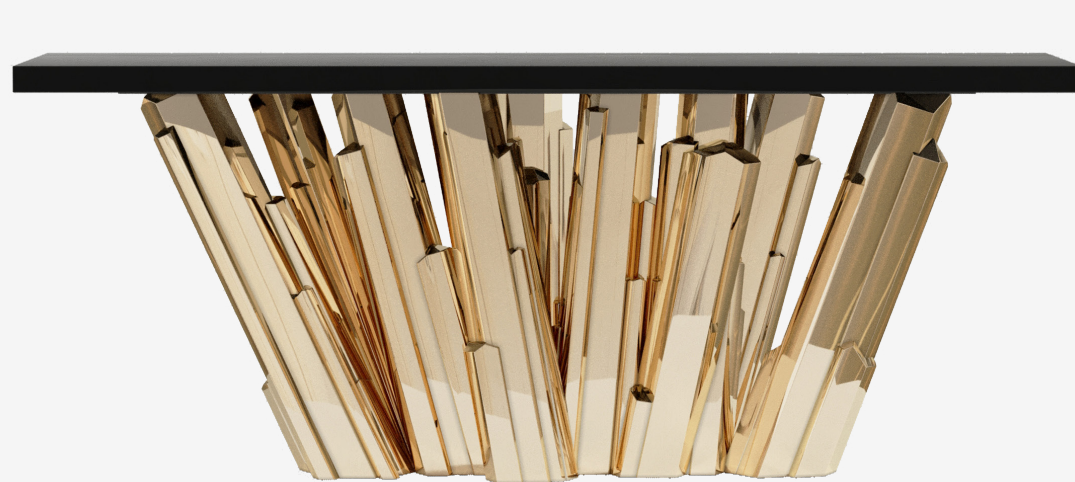

PALENA

FURNITURE & LIGHTING

Products / Furniture / Console Table

Meta Crystal Console Table

PALENA

FURNITURE & LIGHTING

Product	Meta Crystal Console Table
Materials	Patine bronze - Piano black lacquer (CUSTOM MATERIALS AVAILABLE)
Design Patent	Palena Furniture co
Year of Design	2021