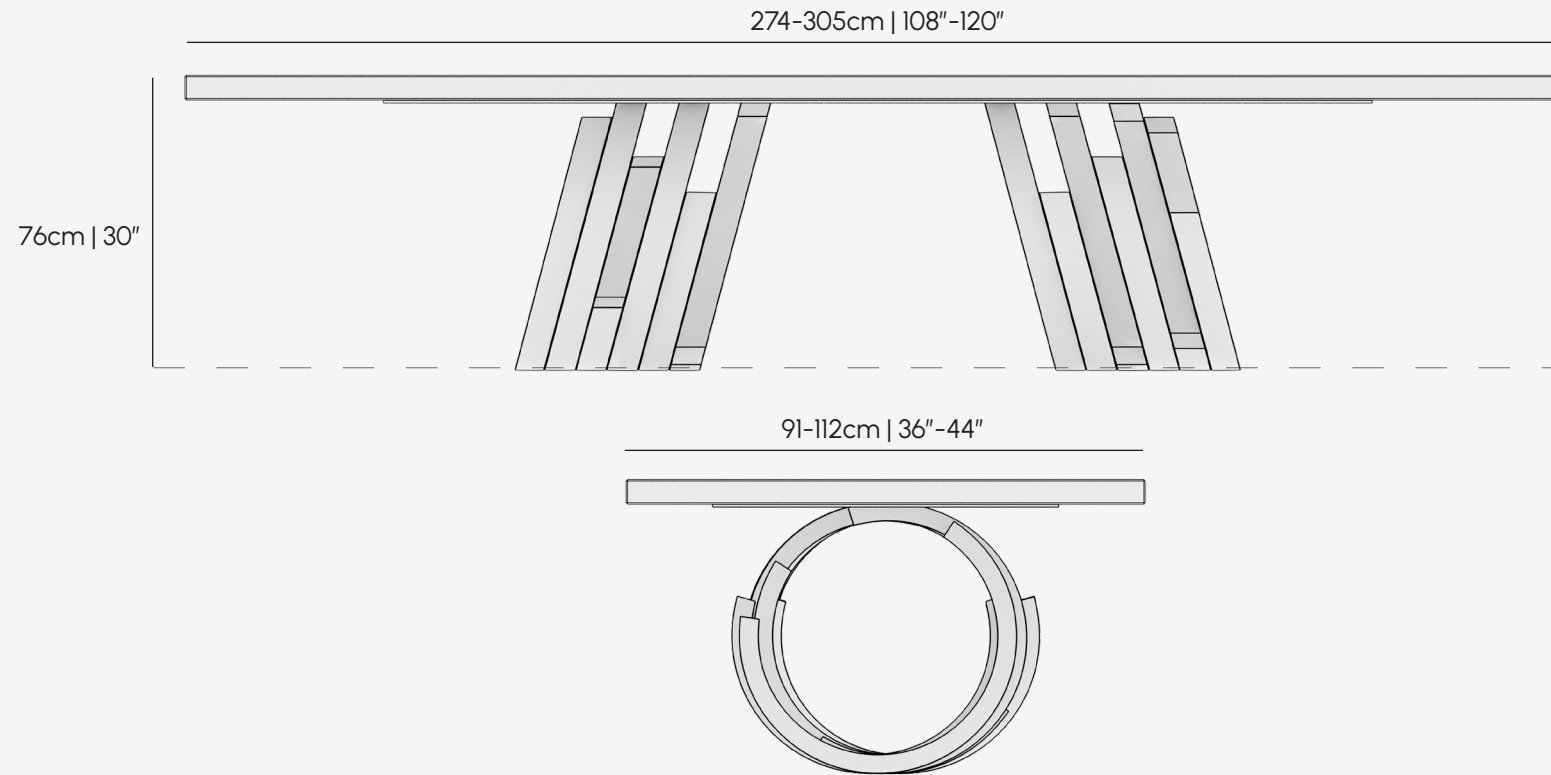

PALENA

FURNITURE & LIGHTING

Products / Furniture / Dining Table

Oculus Dining Table

PALENA

FURNITURE & LIGHTING

Product	Oculus Dining Table
Materials	Patine Bronze / Polished Bronze - Black Lacquer / Walnut - Marble(CUSTOM MATERIALS AVAILABLE)
Design Patent	Palena Furniture co
Year of Design	2023