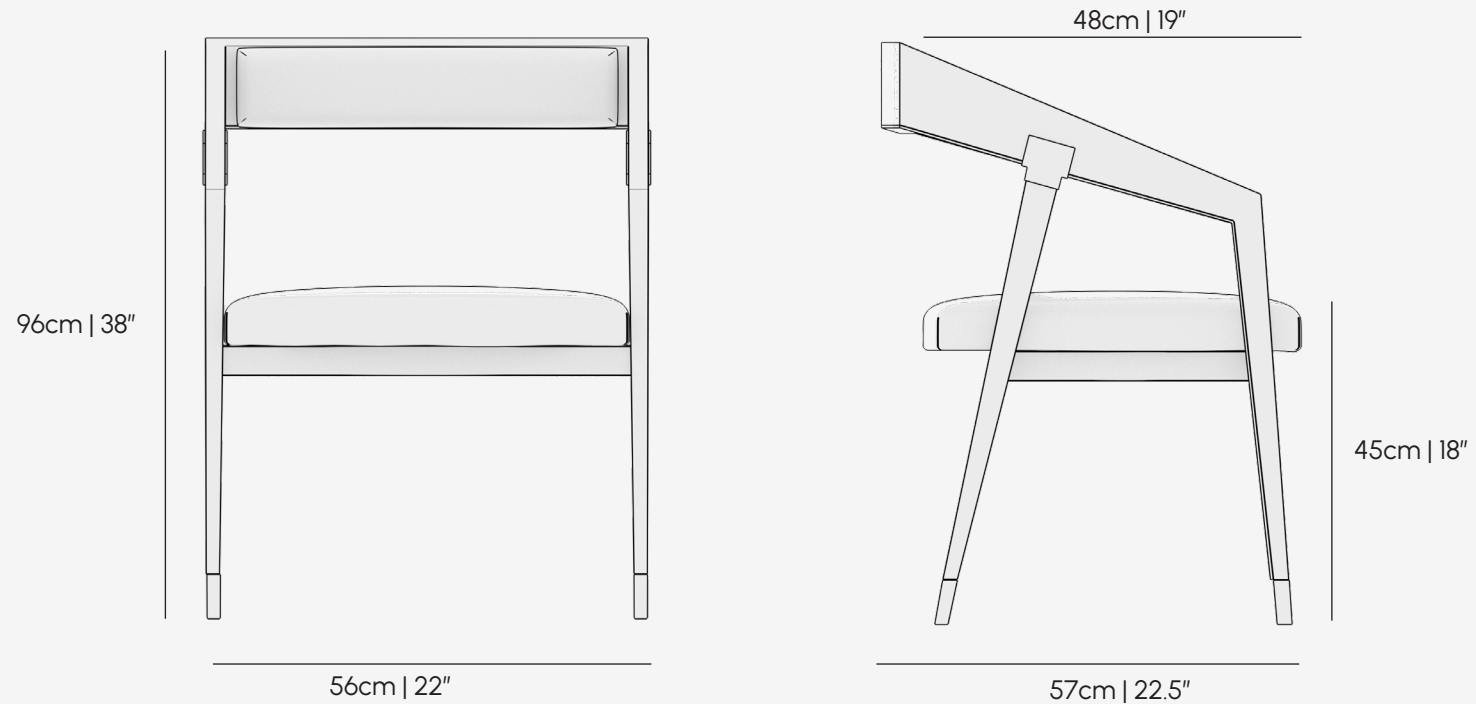

PALENA

FURNITURE & LIGHTING

Products / Furniture / Dining Chair

Parma Dining Chair

PALENA

FURNITURE & LIGHTING

Product	Parma Dining Chair
Materials	Polished bronze / Black lacquer - Fabric & Leather upholstery (CUSTOM MATERIALS AVAILABLE)
Design Patent	Palena Furniture co
Year of Design	2023