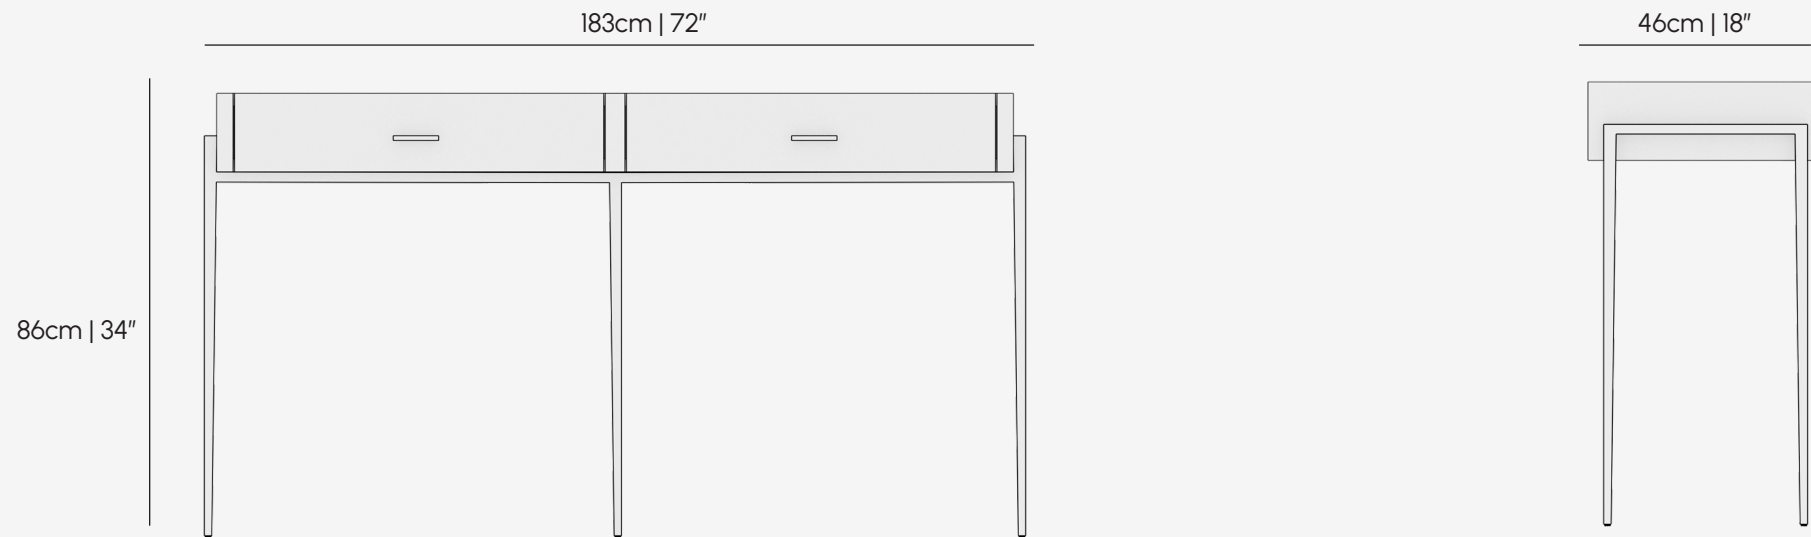

PALENA

FURNITURE & LIGHTING

Products / Furniture / Console Table

Piano Console Table

PALENA

FURNITURE & LIGHTING

Product	Piano Console Table
Materials	Polished bronze - Piano black lacquer (CUSTOM MATERIALS AVAILABLE)
Design Patent	Palena Furniture co
Year of Design	2021