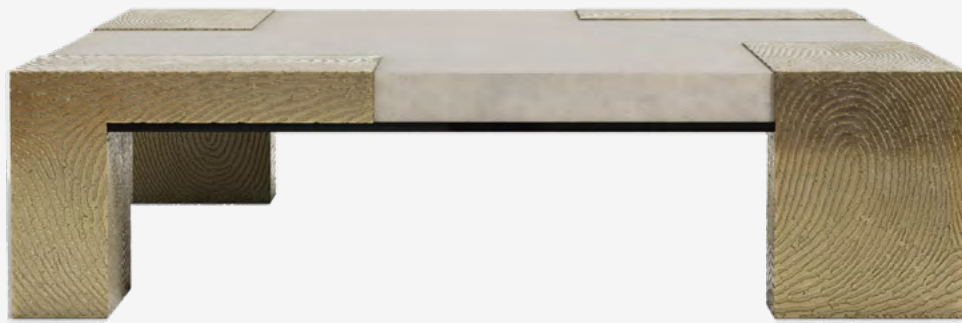

PALENA

FURNITURE & LIGHTING

Products / Furniture / Coffee Table

Puzzle Coffee Table

PALENA

FURNITURE & LIGHTING

Product	Puzzle Coffee Table
Materials	Cast bronze - Goat skin (CUSTOM MATERIALS AVAILABLE)
Design Patent	Palena Furniture co
Year of Design	2021