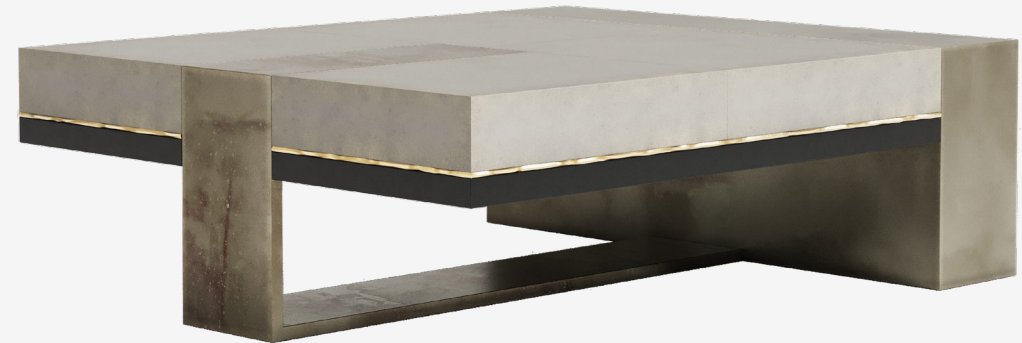

Products / Furniture / Coffee Table

Radice Coffee Table

PALENA

FURNITURE & LIGHTING

Product	Radice Coffee Table
Materials	Polished bronze - Black lacquer - Patina bronze - Goat skin (CUSTOM MATERIALS AVAILABLE)
Design Patent	Palena Furniture co
Year of Design	2023