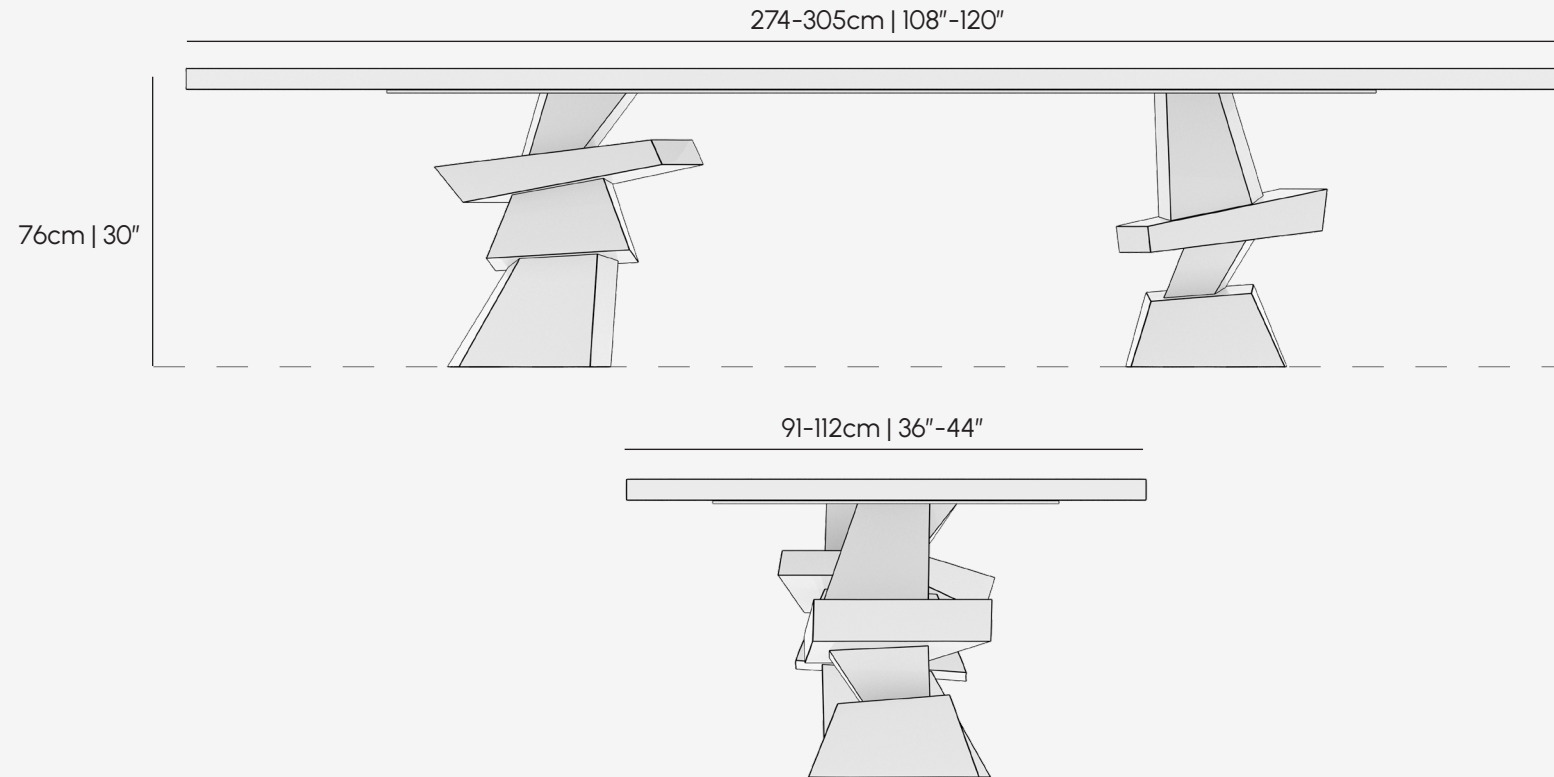

PALENA

FURNITURE & LIGHTING

Products / Furniture / Dining Table

Roche Dining Table

PALENA

FURNITURE & LIGHTING

Product	Roche Dining Table
Materials	Patine Bronze / Polished Bronze - Black Lacquer / Walnut / Eucalyptus (CUSTOM MATERIALS AVAILABLE)
Design Patent	Palena Furniture co
Year of Design	2023