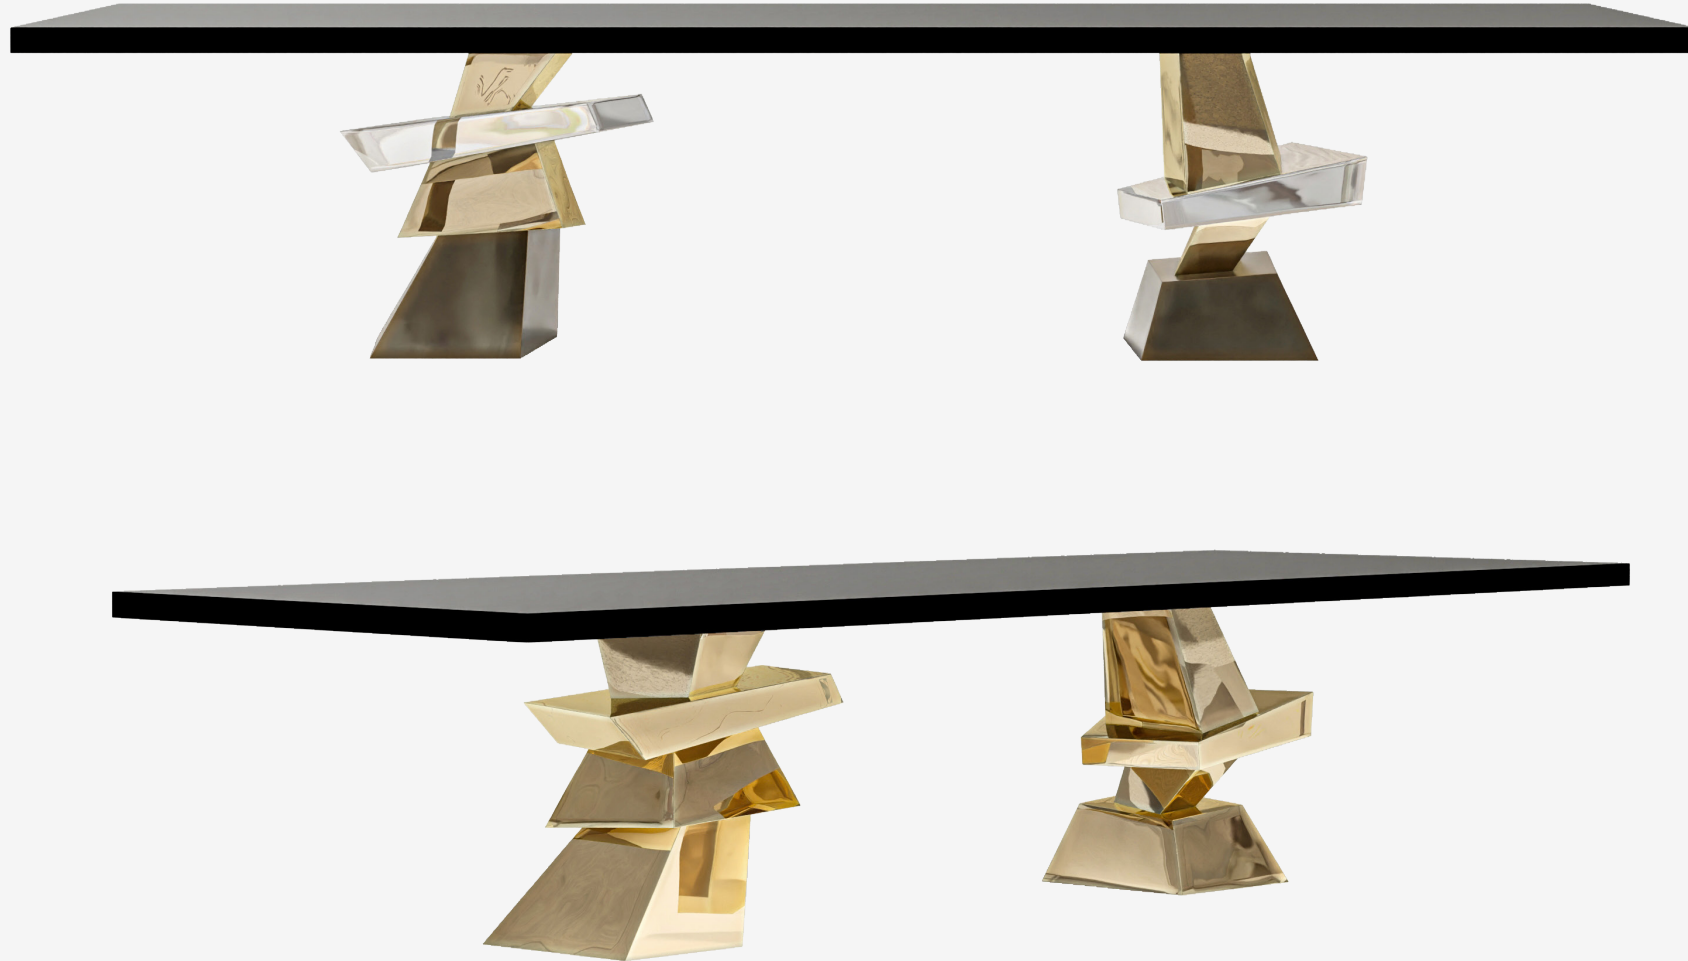

PALENA

FURNITURE & LIGHTING

Products / Furniture / Dining Table

Roche Dining Table

PALENA

FURNITURE & LIGHTING

Product	Roche Dining Table
Materials	Patine Bronze / Polished Bronze - Black Lacquer / Walnut / Eucalyptus (CUSTOM MATERIALS AVAILABLE)
Design Patent	Palena Furniture co
Year of Design	2023