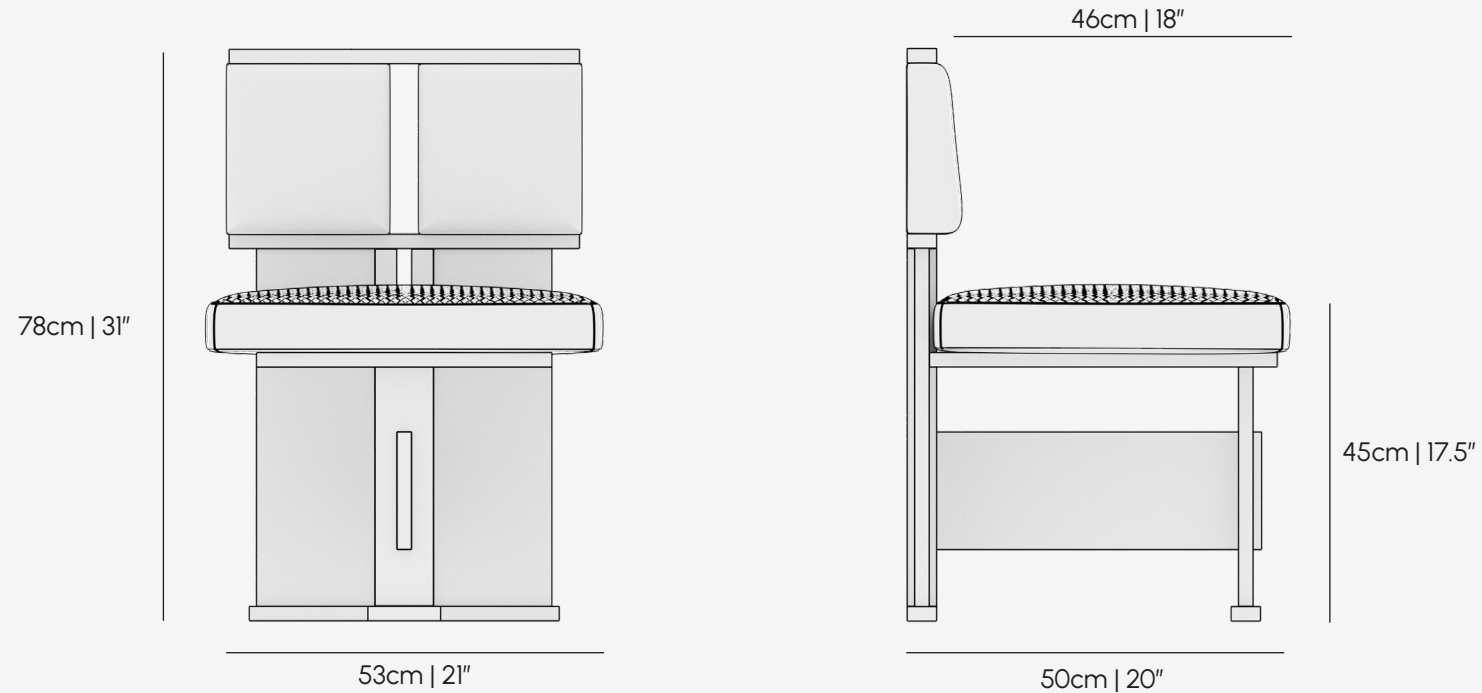

PALENA

FURNITURE & LIGHTING

Products / Furniture / Dining Chair

Solidus Dining Chair

PALENA

FURNITURE & LIGHTING

Product	Solidus Dining Chair
Materials	Polished bronze / Black lacquer - Fabric & Leather upholstery (CUSTOM MATERIALS AVAILABLE)
Design Patent	Palena Furniture co
Year of Design	2023