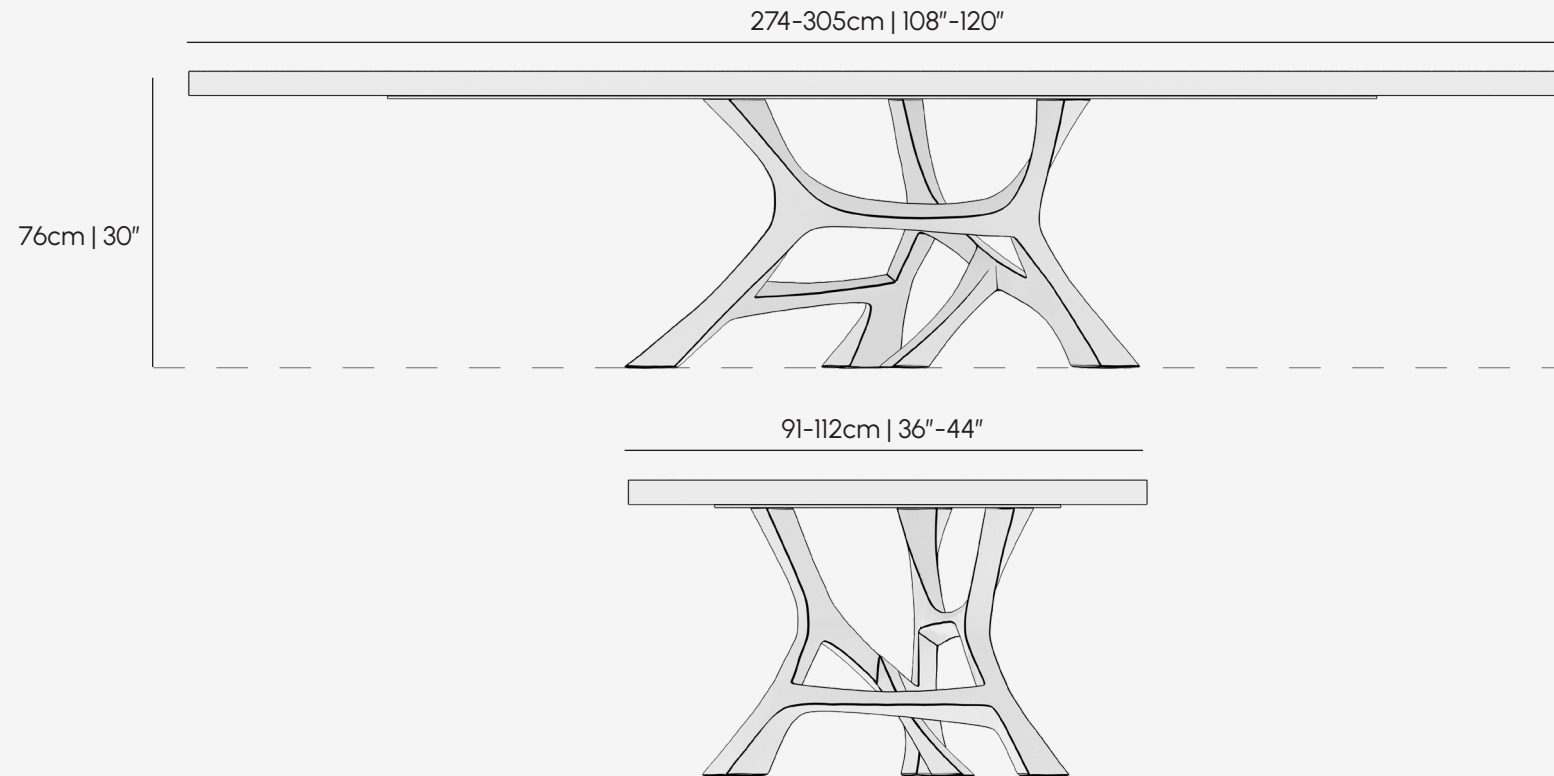

# PALENA

FURNITURE & LIGHTING

Product	Vena Dining Table
Materials	Patine Bronze / Polished Bronze - Black Lacquer / Walnut / Eucalyptus (CUSTOM MATERIALS AVAILABLE)
Design Patent	Palena Furniture co
Year of Design	2023