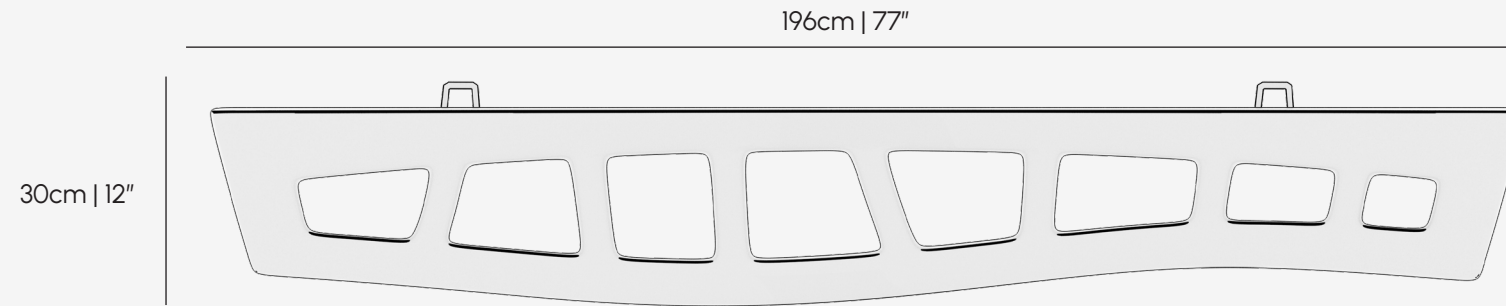

PALENA

FURNITURE & LIGHTING

Products / Lighting / Chandelier

Barracuda Chandelier

PALENA

FURNITURE & LIGHTING

Product	Barracuda Chandelier
Materials	Polished bronze - Black Lacquer (CUSTOM MATERIALS AVAILABLE)
Design Patent	Palena Furniture co
Year of Design	2023