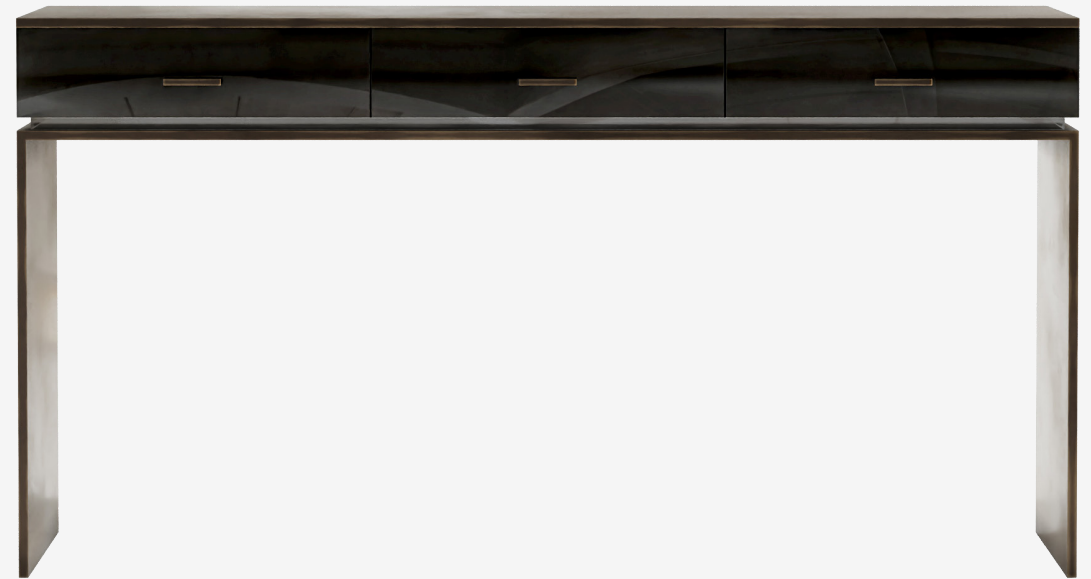

PALENA

FURNITURE & LIGHTING

Products / Furniture / Console Table

Block Console Table

PALENA

FURNITURE & LIGHTING

Product	Block Console Table
Materials	patine bronze - piano black lacquer - plexiglass (CUSTOM MATERIALS AVAILABLE)
Design Patent	Palena Furniture co
Year of Design	2021