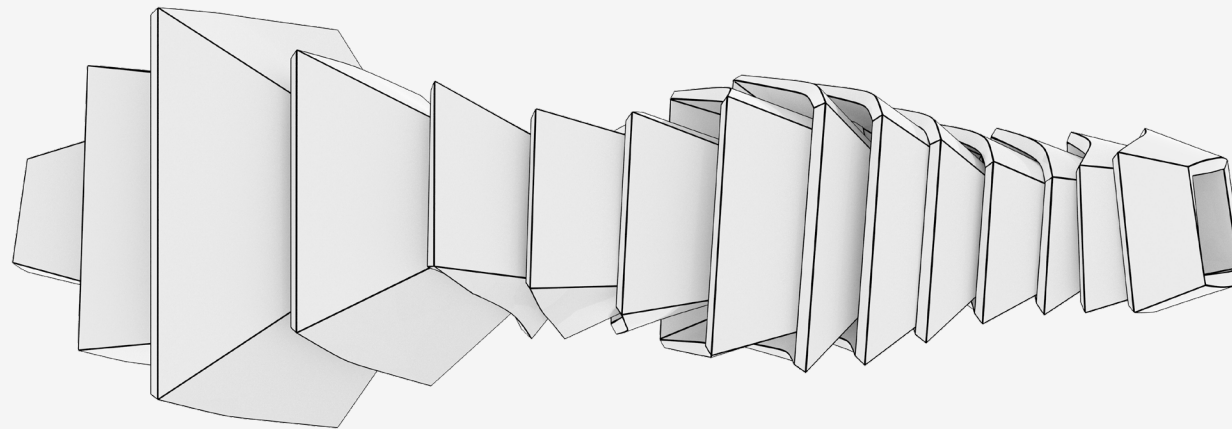

PALENA

FURNITURE & LIGHTING

Products / Lighting / Chandelier

Gellus Chandelier

PALENA

FURNITURE & LIGHTING

198cm | 78"

48cm | 19"

66cm | 26"

Product	Gellus Chandelier
Materials	Milky Glass - Textured Glass - Polished bronze (CUSTOM MATERIALS AVAILABLE)
Design Patent	Palena Furniture co
Year of Design	2023