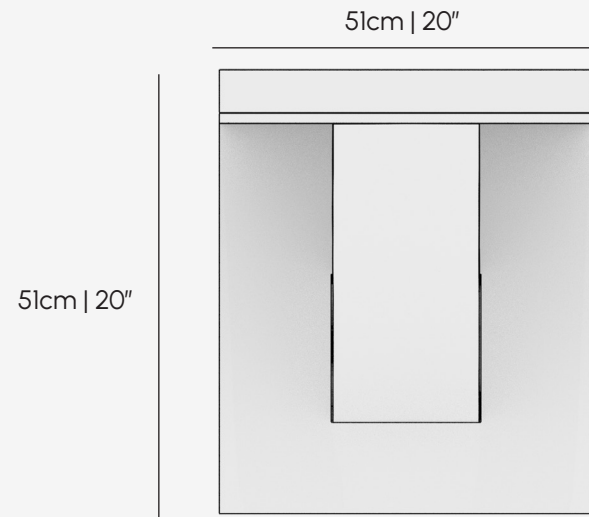

PALENA

FURNITURE & LIGHTING

Products / Furniture / Side Table

Gero Side Table

PALENA

FURNITURE & LIGHTING

Product	Gero Side Table
Materials	Eucalyptus - Polished bronze - Black lacquer (CUSTOM MATERIALS AVAILABLE)
Design Patent	Palena Furniture co
Year of Design	2023