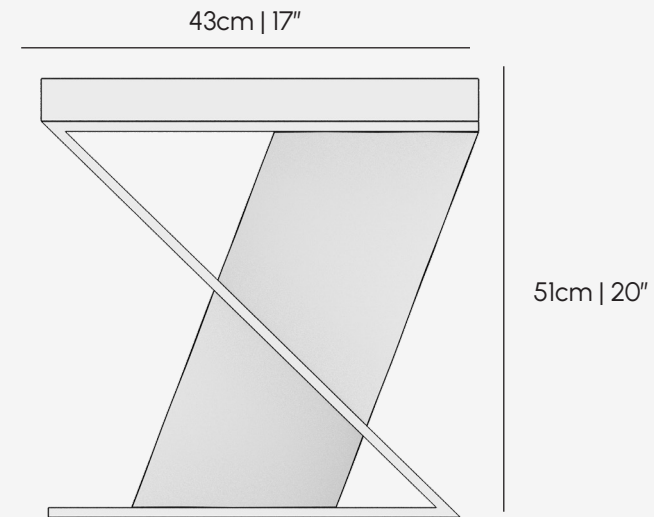

PALENA

FURNITURE & LIGHTING

Products / Furniture / Side Table

Gero Side Table

PALENA

FURNITURE & LIGHTING

Product	Gero Side Table
Materials	Eucalyptus - Polished bronze - Black lacquer (CUSTOM MATERIALS AVAILABLE)
Design Patent	Palena Furniture co
Year of Design	2023