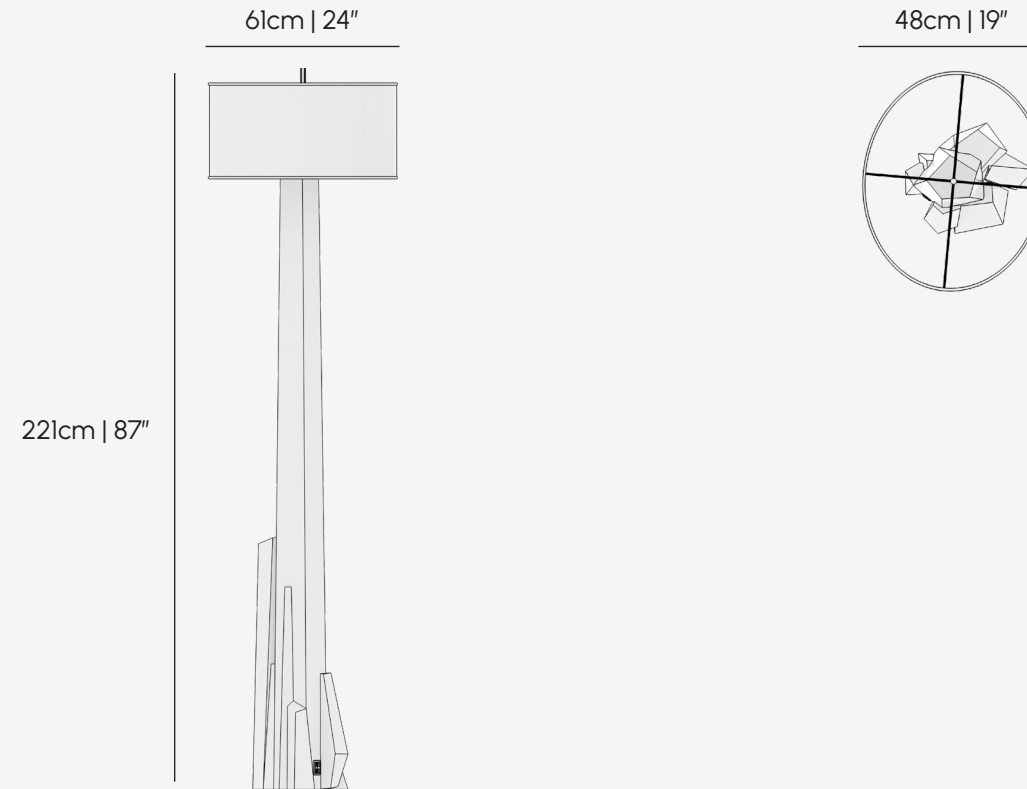

PALENA

FURNITURE & LIGHTING

Products / Lighting / Floor Lamp

Meta Crystal Floor Lamp

PALENA

FURNITURE & LIGHTING

Product	Meta Crystal Floor Lamp
Materials	Patina bronze - Polished bronze (CUSTOM MATERIALS AVAILABLE)
Design Patent	Palena Furniture co
Year of Design	2022