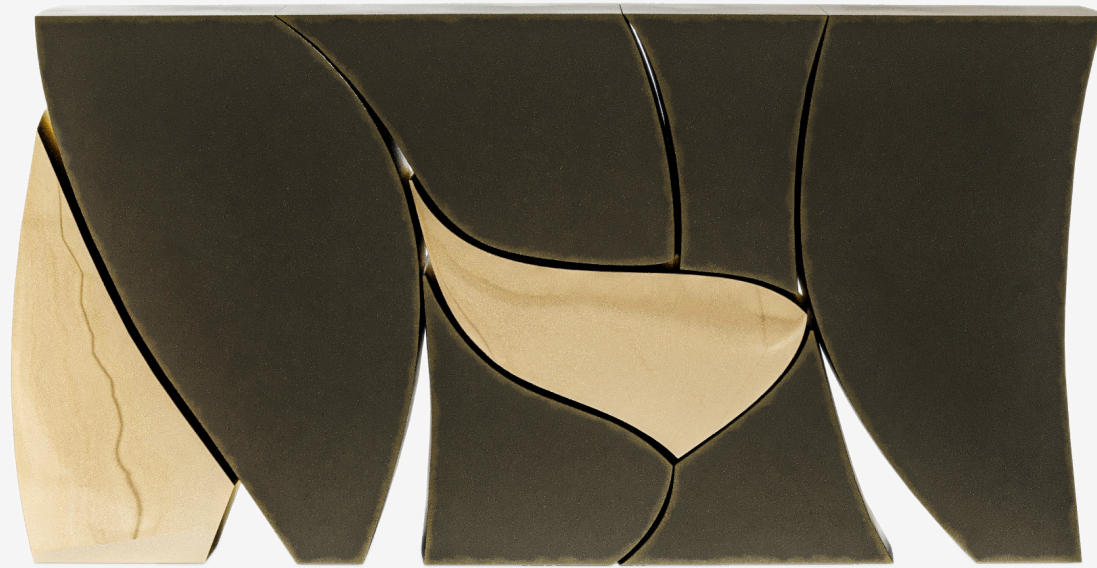

# PALENA

FURNITURE & LIGHTING

Products / Furniture / Console Table

## Petales Console Table

# PALENA

FURNITURE & LIGHTING

Product	<b>Petales Console Table</b>
Materials	Patine bronze - Piano black lacquer - Polished bronze (CUSTOM MATERIALS AVAILABLE)
Design Patent	Palena Furniture co
Year of Design	2021