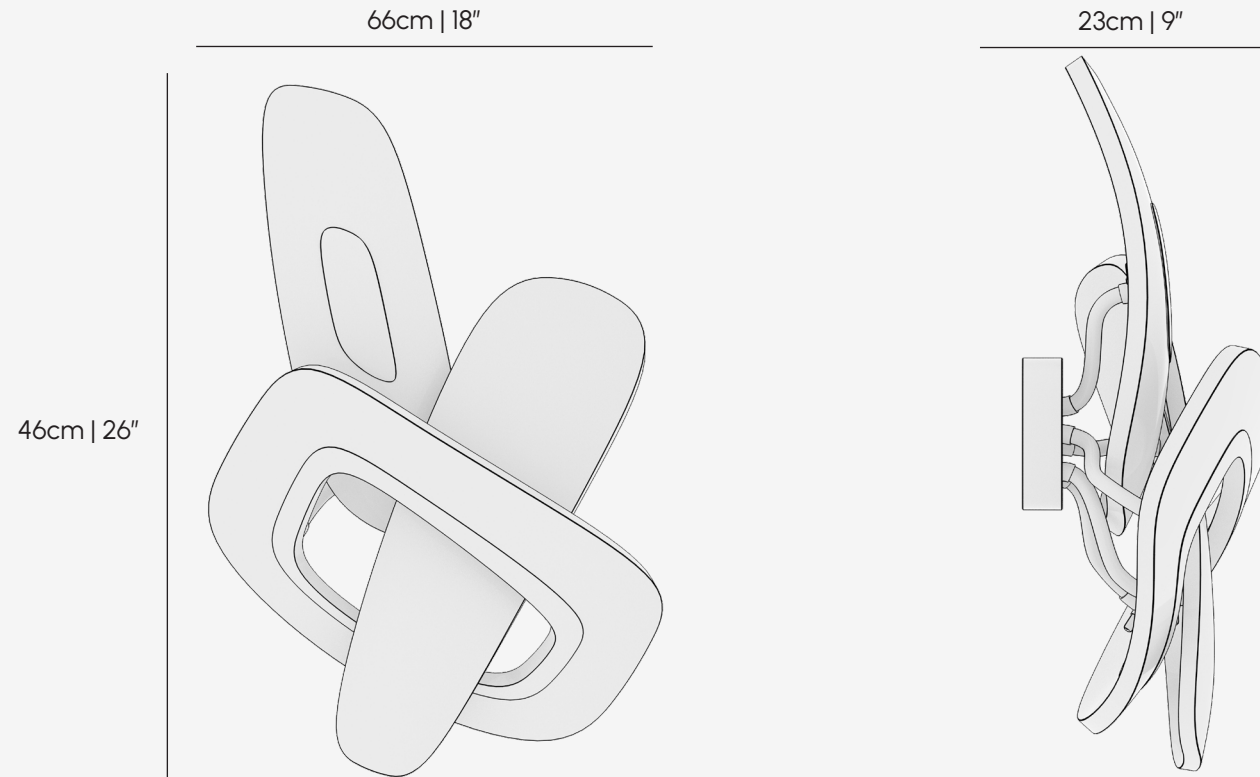

PALENA

FURNITURE & LIGHTING

Products / Lighting / Sconce

Swan Sconce

PALENA

FURNITURE & LIGHTING

Product	Swan Sconce
Materials	Milky Glass - Stainless Steel - Polished bronze (CUSTOM MATERIALS AVAILABLE)
Design Patent	Palena Furniture co
Year of Design	2023