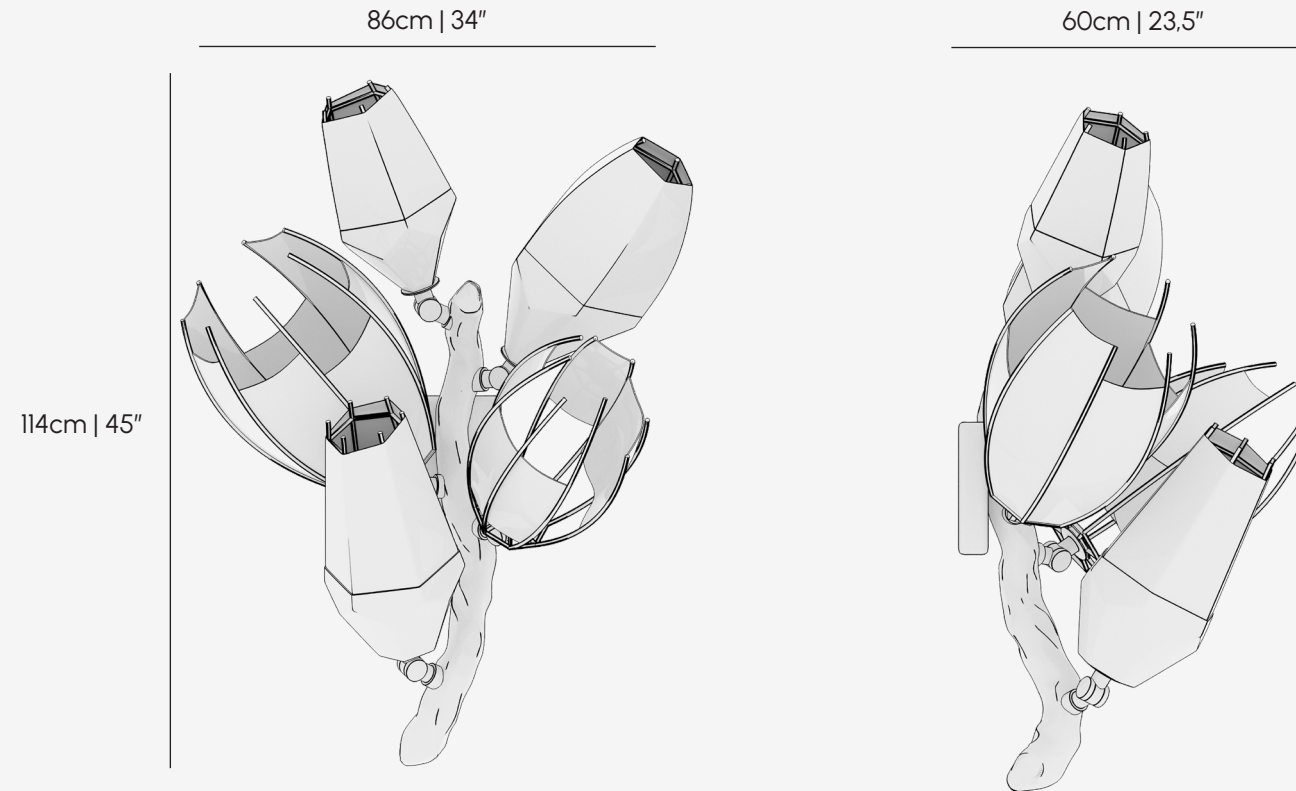

PALENA

FURNITURE & LIGHTING

Products / Lighting / Sconce

Venomous Sconce

PALENA

FURNITURE & LIGHTING

Product	Venomous Sconce
Materials	Goatskin - Black Matte - Patina bronze (CUSTOM MATERIALS AVAILABLE)
Design Patent	Palena Furniture co
Year of Design	2024