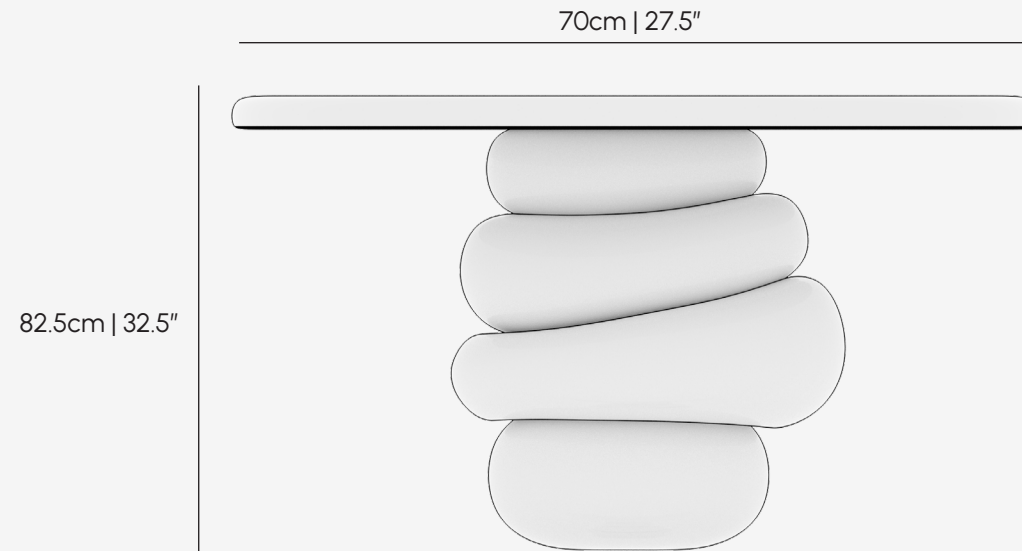

Products / Furniture / Console Table

Ruche Console Table

PALENA

FURNITURE & LIGHTING

Product	Ruche Console Table
Materials	Polished bronze - Patina bronze - Black lacquer (CUSTOM MATERIALS AVAILABLE)
Design Patent	Palena Furniture co
Year of Design	2024