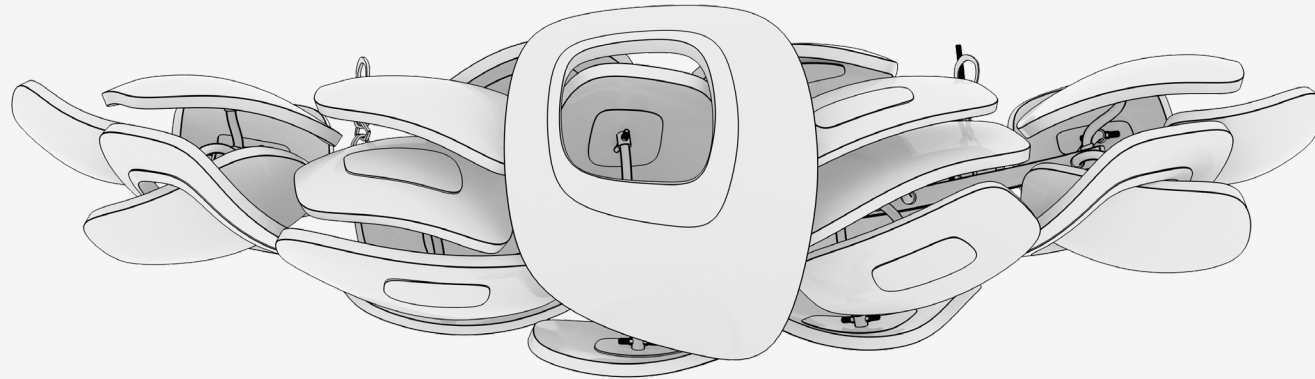

## Swan Chandelier

# PALENA

FURNITURE & LIGHTING

178cm | 70"

51cm | 20"

53cm | 21"

Product	Swan Chandelier
Materials	Milky Glass - Stainless Steel - Polished bronze (CUSTOM MATERIALS AVAILABLE)
Design Patent	Palena Furniture co
Year of Design	2023