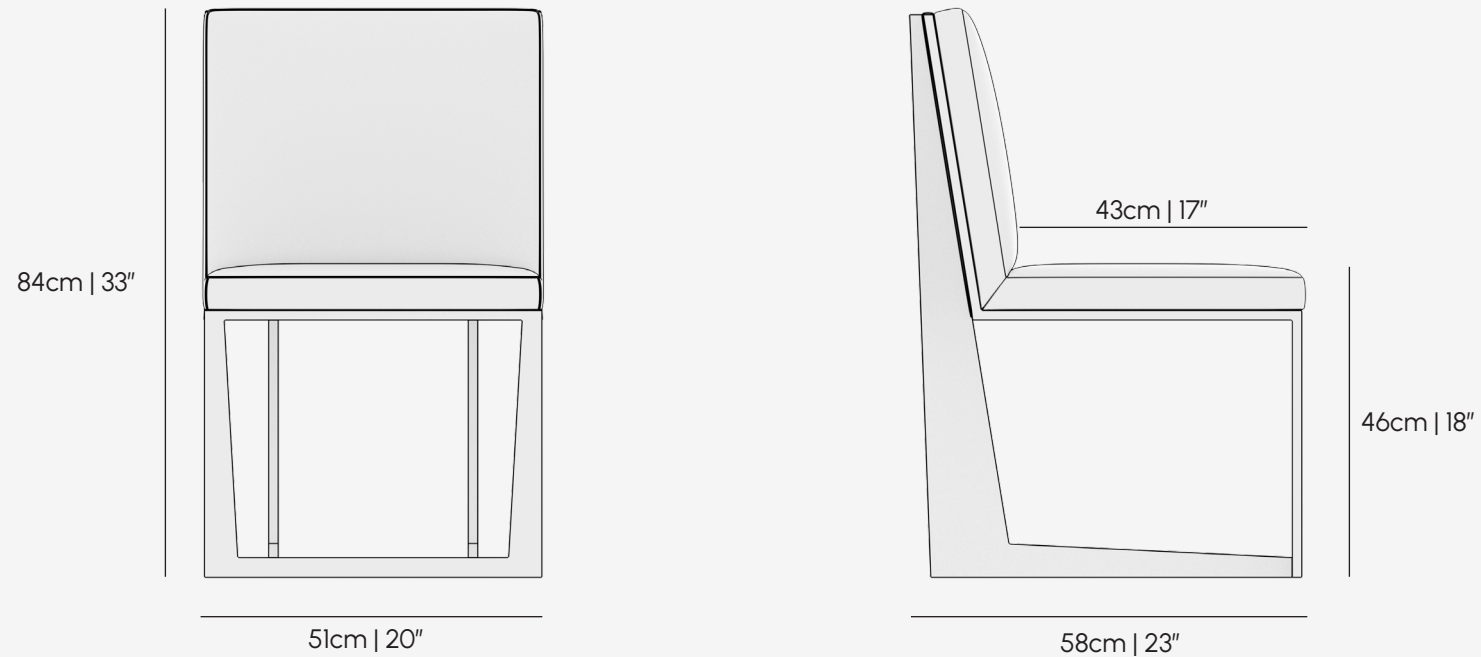

PALENA

FURNITURE & LIGHTING

Products / Furniture / Dining Chair

Affilato Dining Chair

PALENA

FURNITURE & LIGHTING

Product	Affilato Dining Chair
Materials	Patine Bronze / Black lacquer - Woven Leather (CUSTOM MATERIALS AVAILABLE)
Design Patent	Palena Furniture co
Year of Design	2023