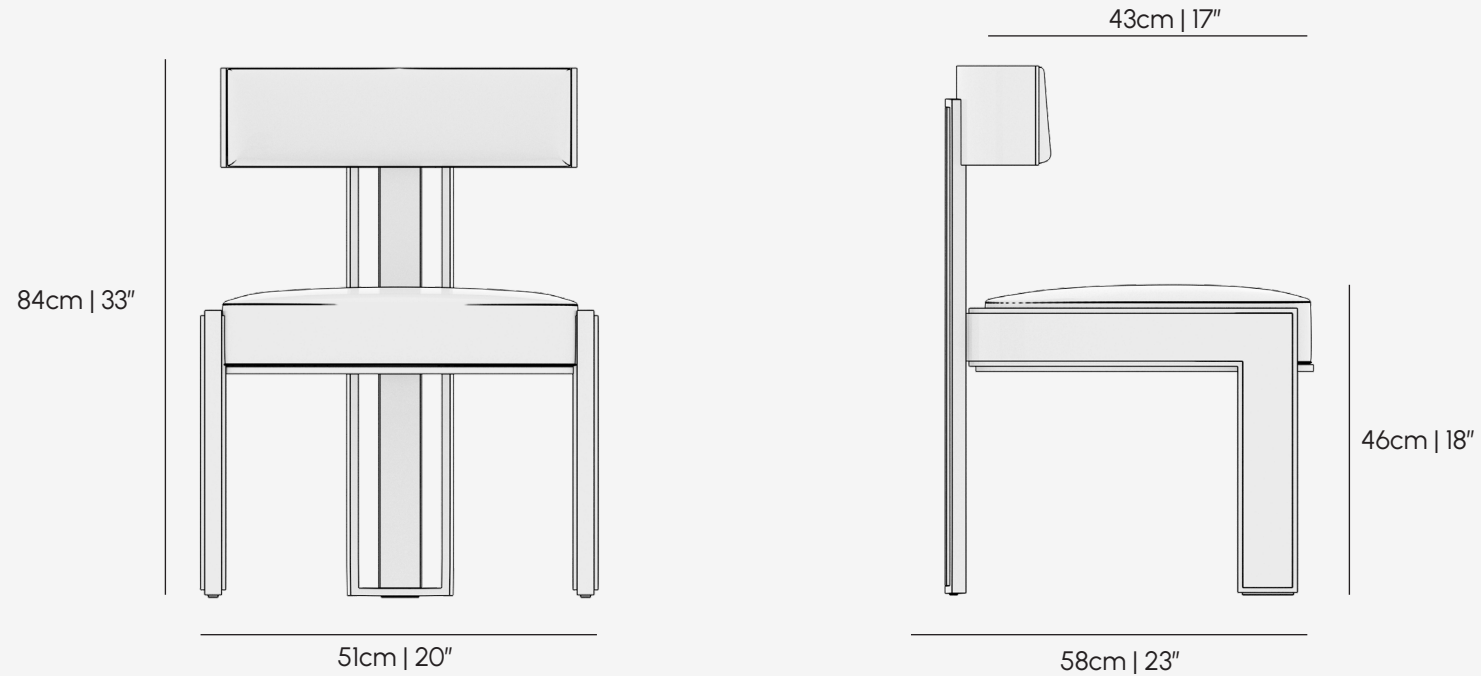

PALENA

FURNITURE & LIGHTING

Products / Furniture / Dining Chair

Bellus Dining Chair

PALENA

FURNITURE & LIGHTING

Product	Bellus Dining Chair
Materials	Patine Bronze / Polished Bronze - Black lacquer - Plush Velvet (CUSTOM MATERIALS AVAILABLE)
Design Patent	Palena Furniture co
Year of Design	2023