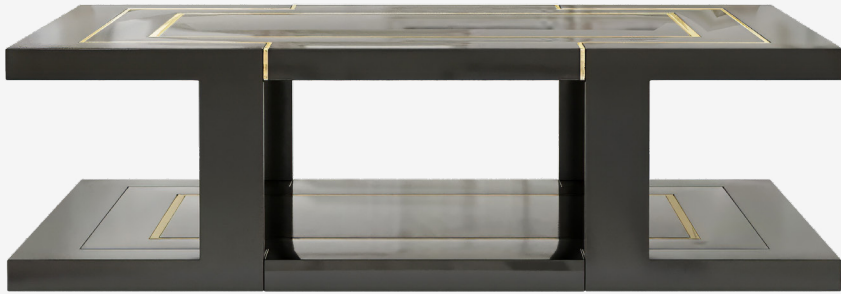

Deco Coffee Table

PALENA

FURNITURE & LIGHTING

Product	Deco Coffee Table
Materials	Polished Bronze / Patina Bronze - Eucalyptus / Black lacquer (CUSTOM MATERIALS AVAILABLE)
Design Patent	Palena Furniture co
Year of Design	2023