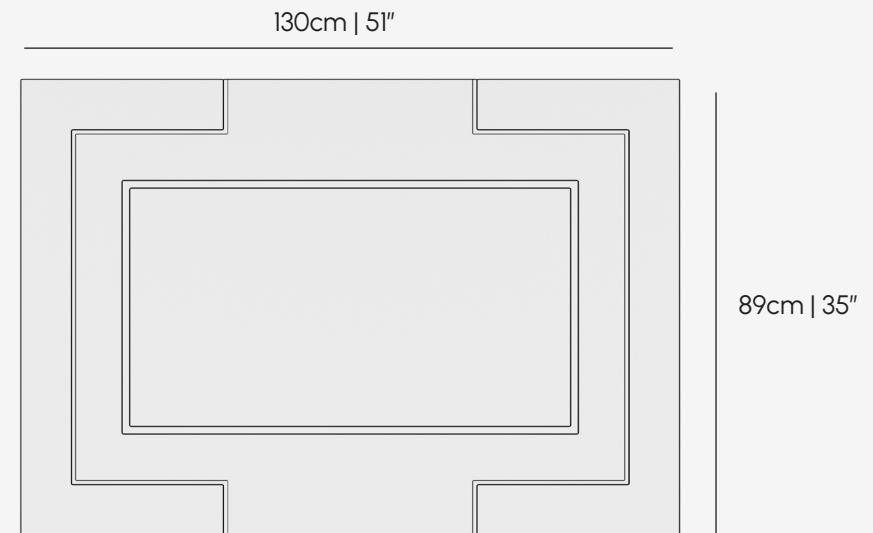

Deco Coffee Table

PALENA

FURNITURE & LIGHTING

Product	Deco Coffee Table
Materials	Polished Bronze / Patina Bronze - Eucalyptus / Black lacquer (CUSTOM MATERIALS AVAILABLE)
Design Patent	Palena Furniture co
Year of Design	2023