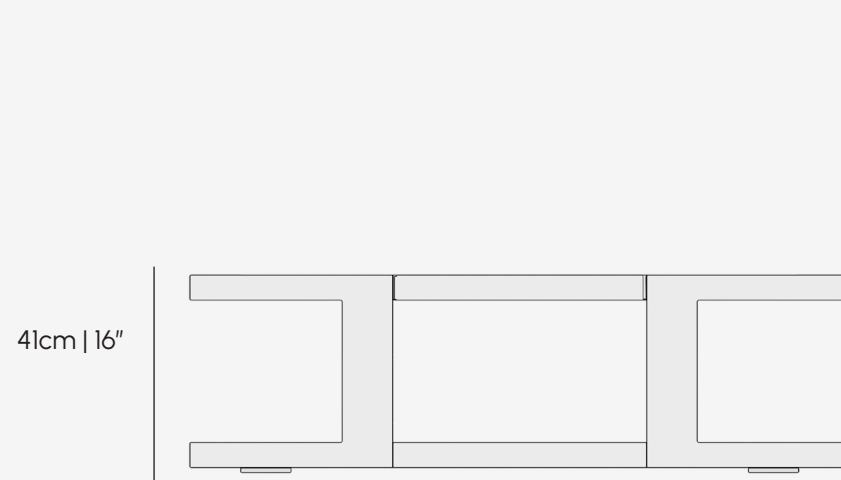

Deco Coffee Table

PALENA

FURNITURE & LIGHTING

Product	Deco Coffee Table
Materials	Polished Bronze / Patina Bronze - Eucalyptus / Black lacquer (CUSTOM MATERIALS AVAILABLE)
Design Patent	Palena Furniture co
Year of Design	2023