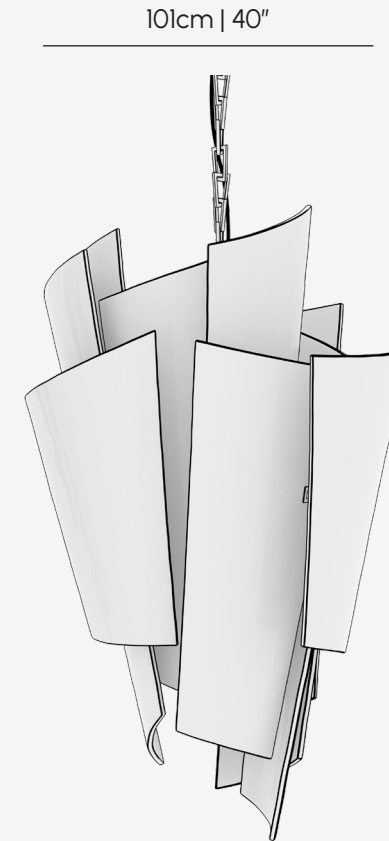

# PALENA

FURNITURE & LIGHTING

Products / Lighting / Chandelier

## Duo Facies Chandelier

# PALENA

FURNITURE & LIGHTING

Product	Duo Facies Chandelier
Materials	Alabaster Glass / Milky Glass - Stainless Steel / Polished bronze (CUSTOM MATERIALS AVAILABLE)
Design Patent	Palena Furniture co
Year of Design	2024