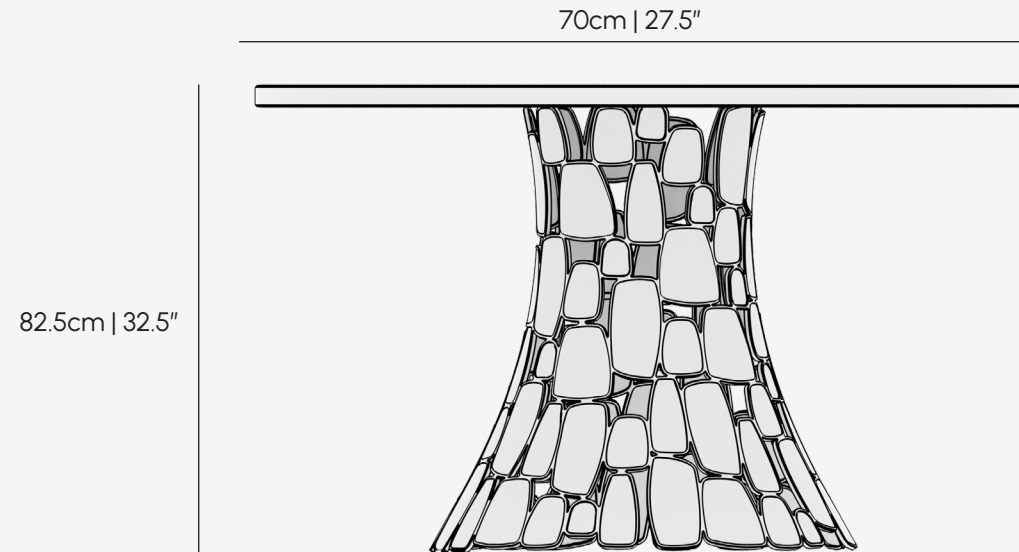

PALENA

FURNITURE & LIGHTING

Products / Furniture / Console Table

Emerald Console Table

PALENA

FURNITURE & LIGHTING

Product	Emerald Console Table
Materials	Polished bronze / Black Lacquer - Textured Glass - Shagreen Leather - Thassos White Marble (CUSTOM MATERIALS AVAILABLE)
Design Patent	Palena Furniture co
Year of Design	2024