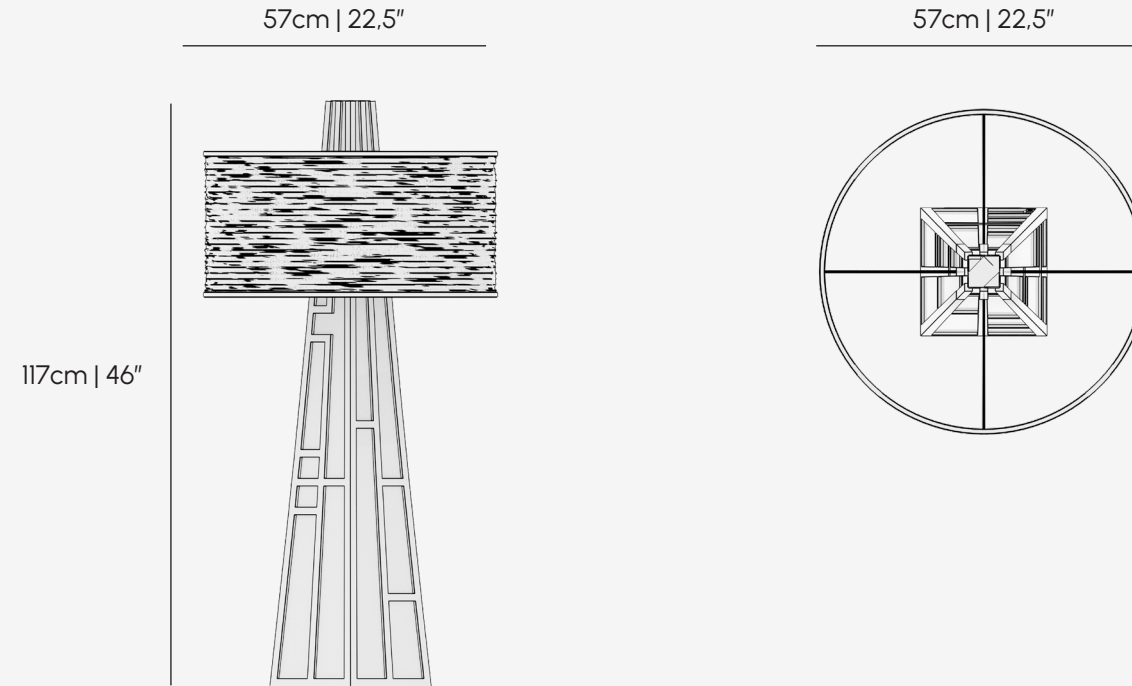

PALENA

FURNITURE & LIGHTING

Products / Lighting / Table Lamp

Emerald Table Lamp

PALENA

FURNITURE & LIGHTING

Product	Emerald Table Lamp
Materials	Polished Bronze - Shagreen Leather - Premium Woods - Premium Lamp Shade (CUSTOM MATERIALS AVAILABLE)
Design Patent	Palena Furniture co
Year of Design	2024