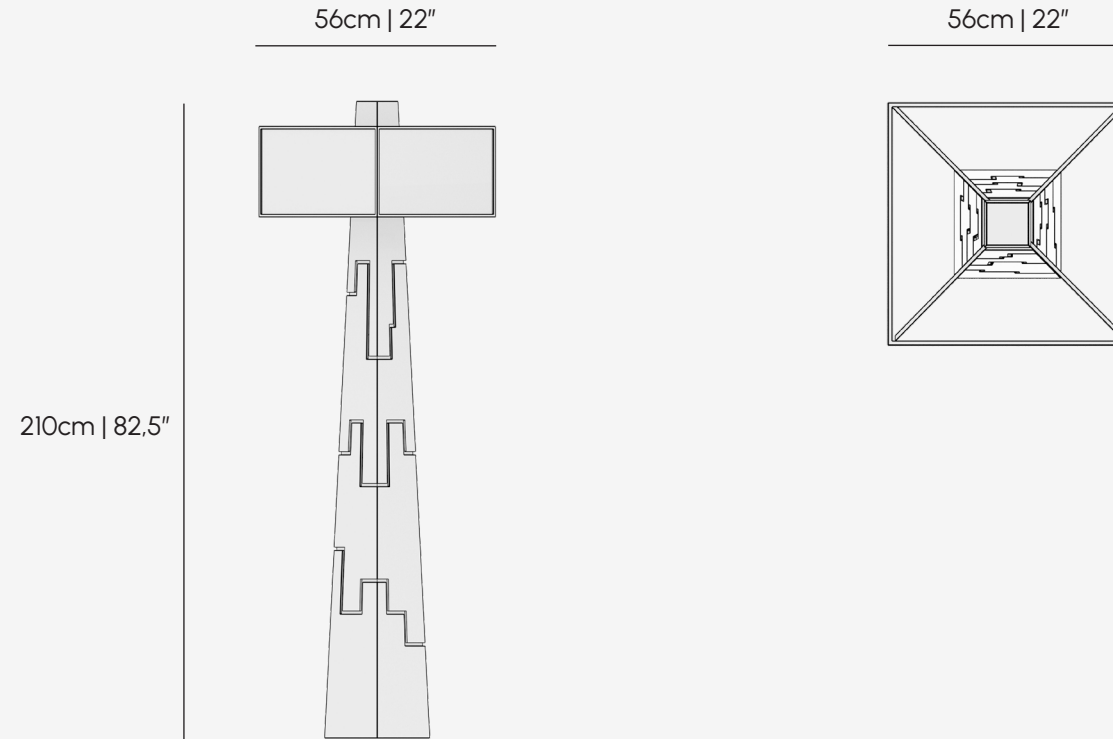

PALENA

FURNITURE & LIGHTING

Products / Lighting / Floor Lamp

Fragmin Floor Lamp

PALENA

FURNITURE & LIGHTING

Product	Fragmin Floor Lamp
Materials	Polished Bronze - Black Lacquer - Stainless Steel - Patina Bronze - Premium Lamp Shade (CUSTOM MATERIALS AVAILABLE)
Design Patent	Palena Furniture co
Year of Design	2024