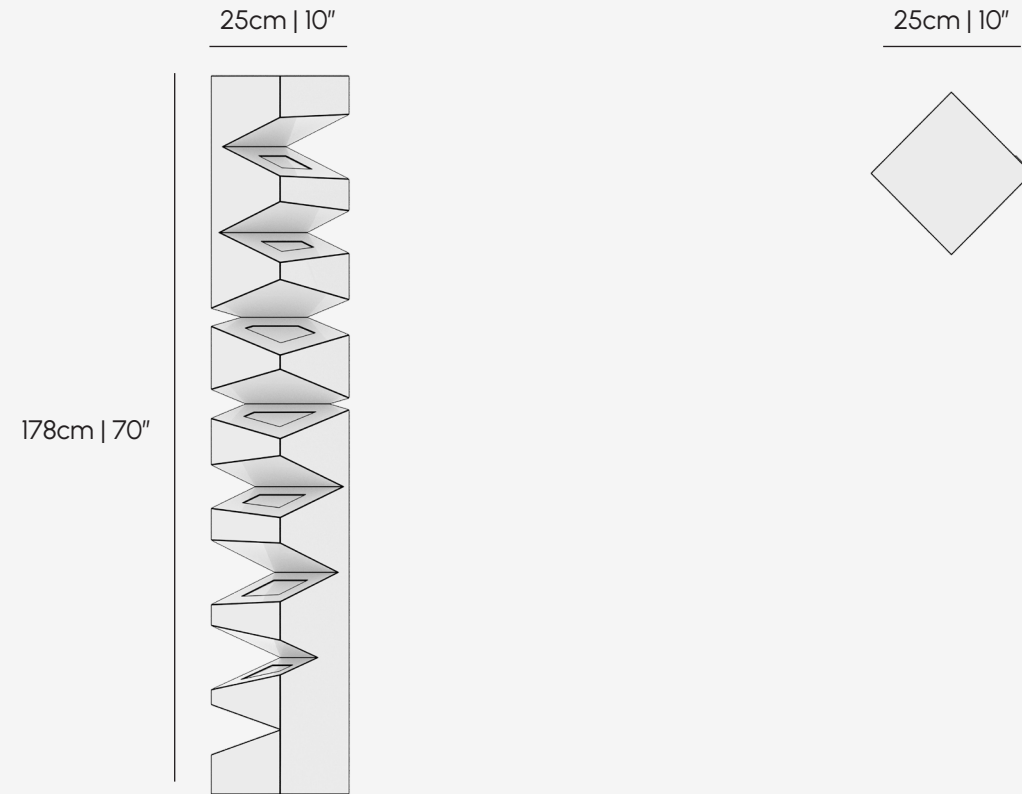

PALENA

FURNITURE & LIGHTING

Products / Lighting / Floor Lamp

Iziz Floor Lamp

PALENA

FURNITURE & LIGHTING

Product	Iziz Floor Lamp
Materials	Patina Bronze - Patina Bronze (CUSTOM MATERIALS AVAILABLE)
Design Patent	Palena Furniture co
Year of Design	2023