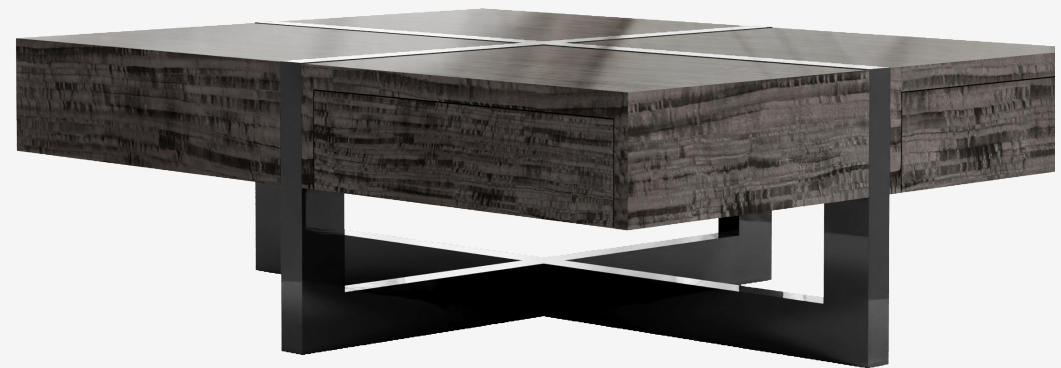

# PALENA

FURNITURE & LIGHTING

Products / Furniture / Coffee Table

## Majore Coffee Table

# PALENA

FURNITURE & LIGHTING

Product	<b>Majore Coffee Table</b>
Materials	Eucalyptus / American Walnut - Polished bronze / Stainless Steel / Black Lacquer (CUSTOM MATERIALS AVAILABLE)
Design Patent	Palena Furniture co
Year of Design	2022