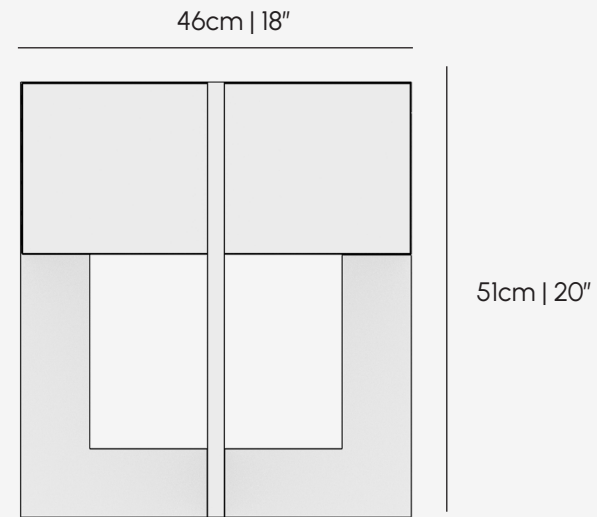

PALENA

FURNITURE & LIGHTING

Products / Furniture / Side Table

Majore Side Table

PALENA

FURNITURE & LIGHTING

Product	Majore Side Table
Materials	Eucalyptus / American Walnut - Polished bronze / Stainless Steel (CUSTOM MATERIALS AVAILABLE)
Design Patent	Palena Furniture co
Year of Design	2022