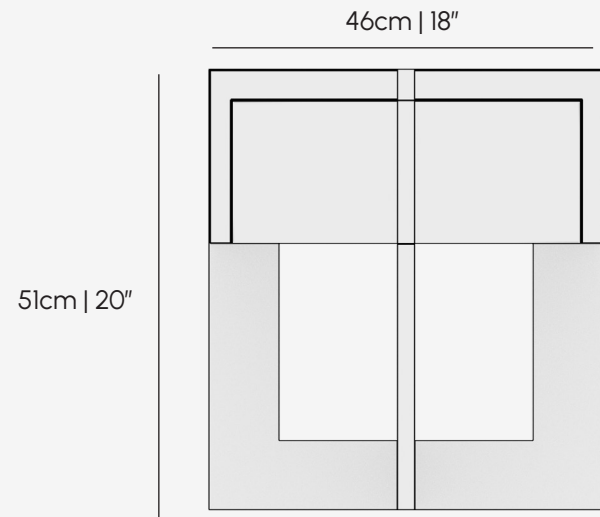

PALENA

FURNITURE & LIGHTING

Products / Furniture / Side Table

Majore Side Table

PALENA

FURNITURE & LIGHTING

Product	Majore Side Table
Materials	Eucalyptus / American Walnut - Polished bronze / Stainless Steel (CUSTOM MATERIALS AVAILABLE)
Design Patent	Palena Furniture co
Year of Design	2022