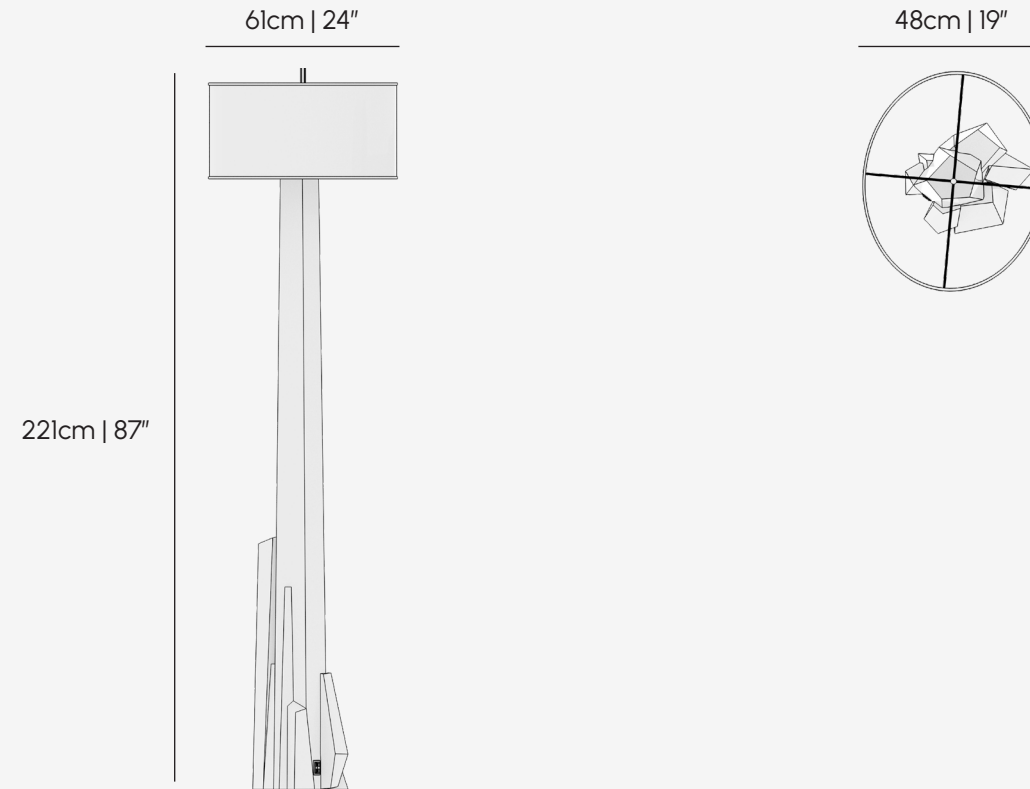

PALENA

FURNITURE & LIGHTING

Products / Lighting / Floor Lamp

Meta Crystal Floor Lamp

PALENA

FURNITURE & LIGHTING

Product	Meta Crystal Floor Lamp
Materials	Patina bronze - Polished bronze (CUSTOM MATERIALS AVAILABLE)
Design Patent	Palena Furniture co
Year of Design	2022