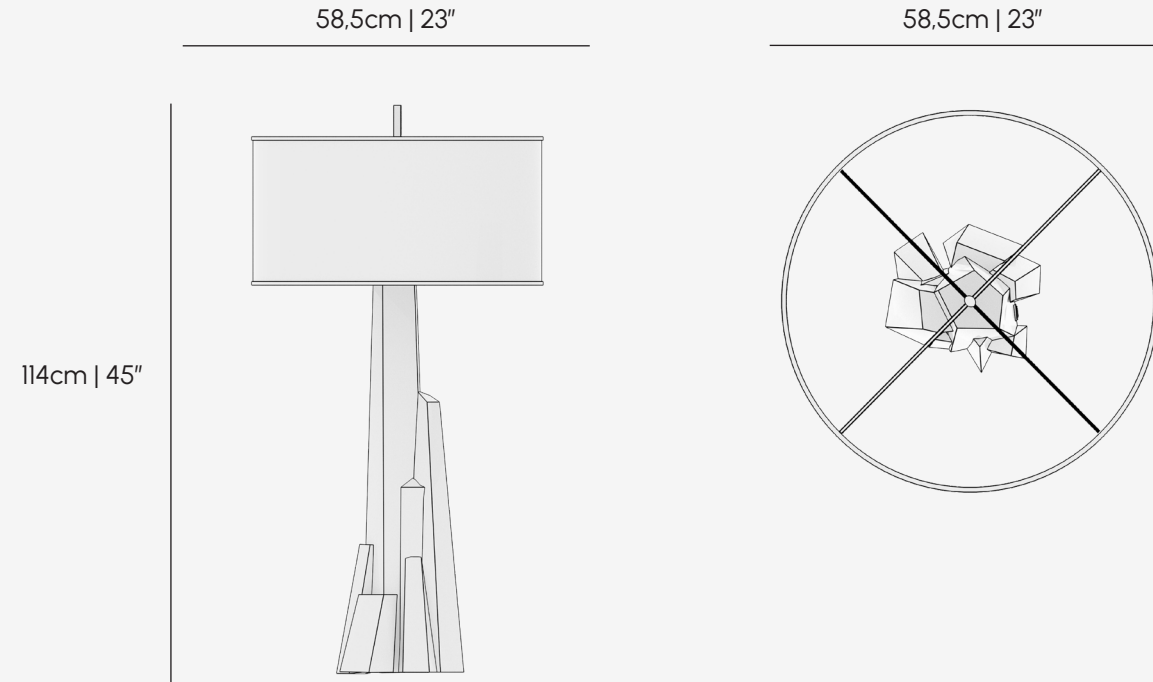

PALENA

FURNITURE & LIGHTING

Products / Lighting / Table Lamp

Meta Crystal Table Lamp

PALENA

FURNITURE & LIGHTING

Product	Meta Crystal Table Lamp
Materials	Patina bronze - Polished bronze (CUSTOM MATERIALS AVAILABLE)
Design Patent	Palena Furniture co
Year of Design	2024