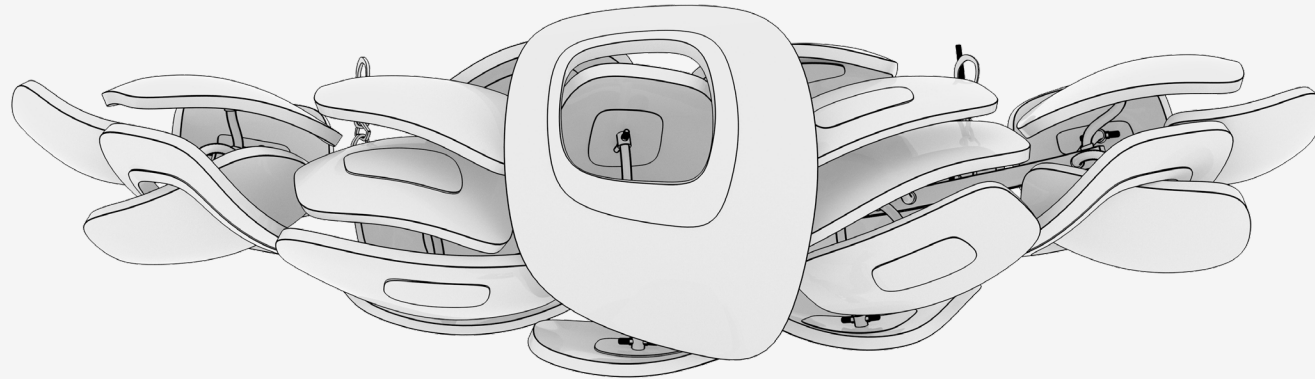

## Swan Chandelier

# PALENA

FURNITURE & LIGHTING

178cm | 70"

51cm | 20"

53cm | 21"

Product	Swan Chandelier
Materials	Milky Glass - Stainless Steel / Polished bronze (CUSTOM MATERIALS AVAILABLE)
Design Patent	Palena Furniture co
Year of Design	2023