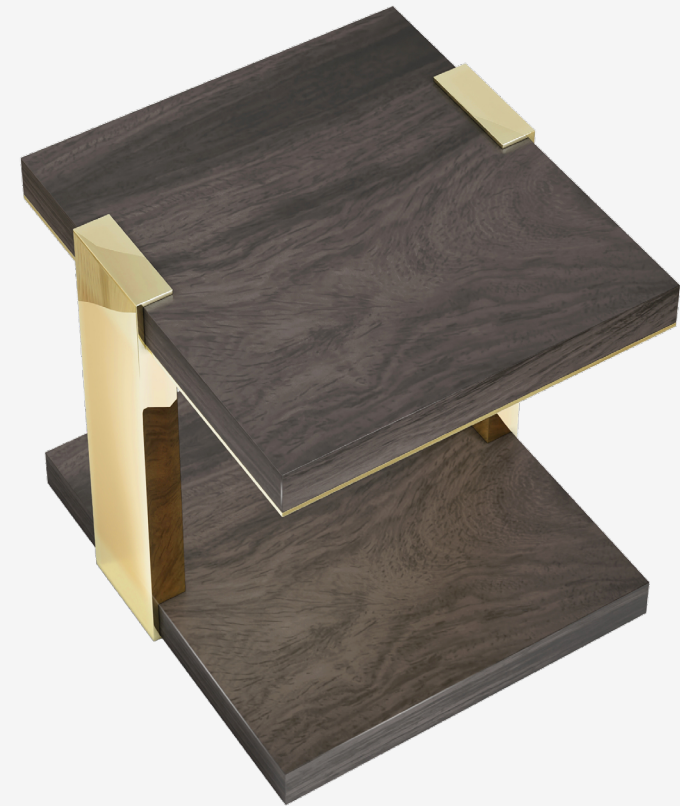

PALENA

FURNITURE & LIGHTING

Products / Furniture / Side Table

Twin Side Table

PALENA

FURNITURE & LIGHTING

Product	Twin Side Table
Materials	Black Lacquer / American Walnut - Polished bronze / Stainless Steel (CUSTOM MATERIALS AVAILABLE)
Design Patent	Palena Furniture co
Year of Design	2022