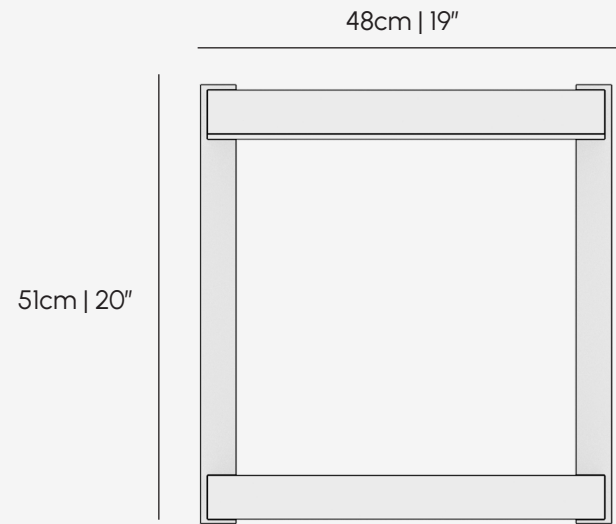

PALENA

FURNITURE & LIGHTING

Products / Furniture / Side Table

Twin Side Table

PALENA

FURNITURE & LIGHTING

Product	Twin Side Table
Materials	Black Lacquer / American Walnut - Polished bronze / Stainless Steel (CUSTOM MATERIALS AVAILABLE)
Design Patent	Palena Furniture co
Year of Design	2022