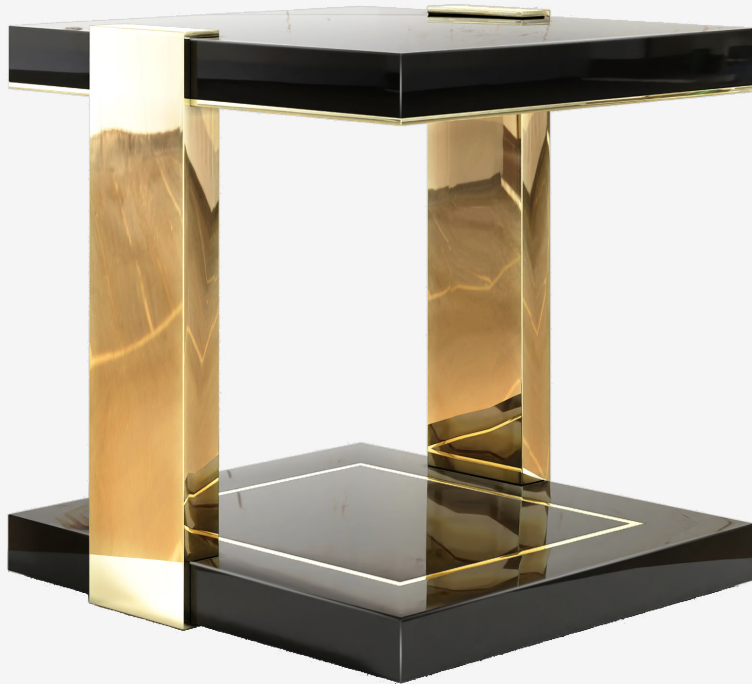

PALENA

FURNITURE & LIGHTING

Products / Furniture / Side Table

Twin Side Table

PALENA

FURNITURE & LIGHTING

Product	Twin Side Table
Materials	Black Lacquer / American Walnut - Polished bronze / Stainless Steel (CUSTOM MATERIALS AVAILABLE)
Design Patent	Palena Furniture co
Year of Design	2022