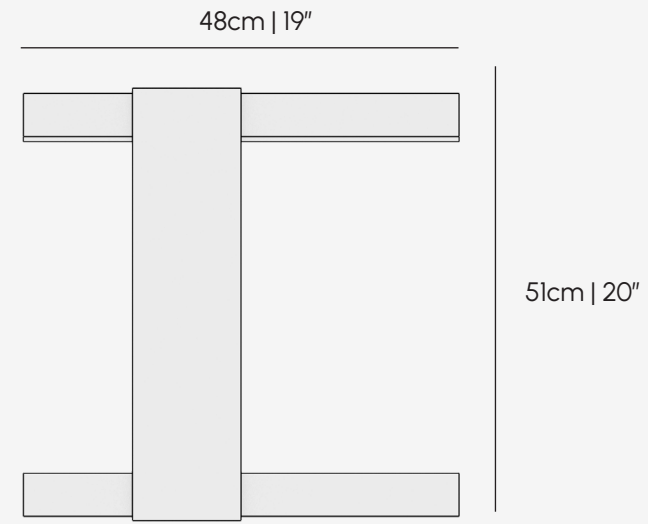

PALENA

FURNITURE & LIGHTING

Products / Furniture / Side Table

Twin Side Table

PALENA

FURNITURE & LIGHTING

Product	Twin Side Table
Materials	Black Lacquer / American Walnut - Polished bronze / Stainless Steel (CUSTOM MATERIALS AVAILABLE)
Design Patent	Palena Furniture co
Year of Design	2022