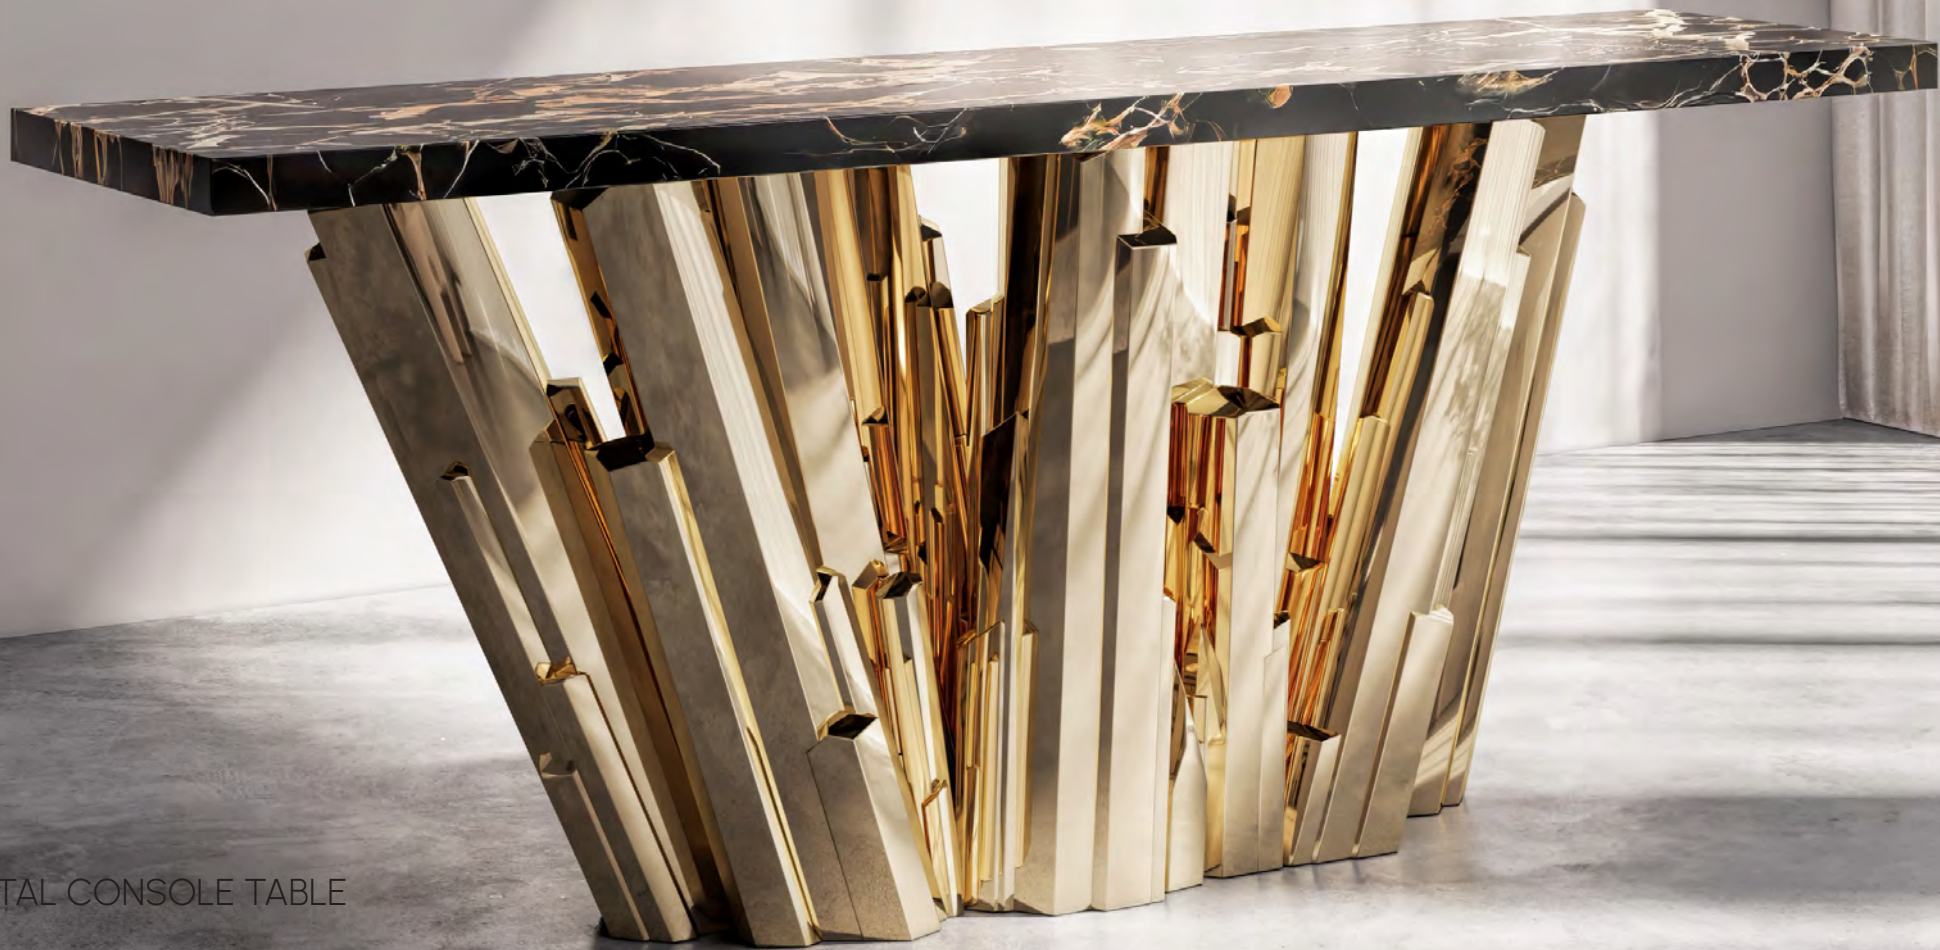

FINEST SIDE TABLE

Depth: 22.5" Approx
Width: 18" Approx
Height: 22.5" Approx

sales@palenafurniture.com
www.palenafurniture.com

PALENA

FURNITURE & LIGHTING

CONSOLE TABLE

PALENA

FURNITURE & LIGHTING