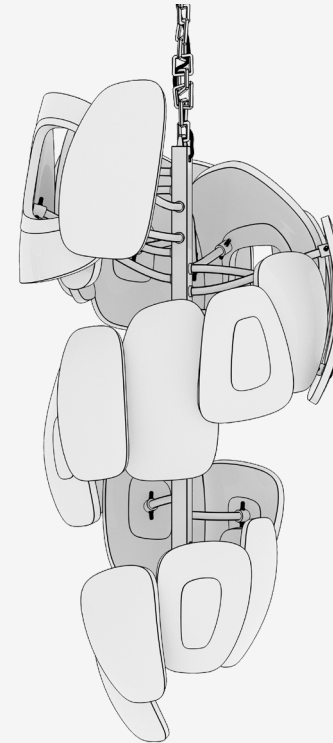

PALENA

FURNITURE & LIGHTING

Products / Lighting / Chandelier

Swan Vertical Chandelier

PALENA

FURNITURE & LIGHTING

86cm | 34"

170cm | 67"

76cm | 30"

| | |
|----------------|--|
| Product | Swan Vertical Chandelier |
| Materials | Milky Glass - Stainless Steel / Polished bronze (CUSTOM MATERIALS AVAILABLE) |
| Design Patent | Palena Furniture co |
| Year of Design | 2023 |