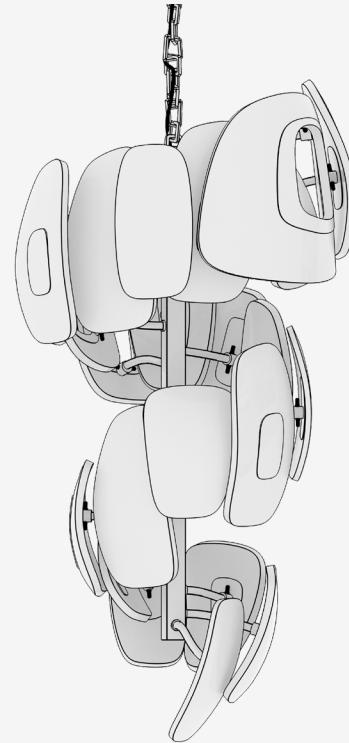

PALENA

FURNITURE & LIGHTING

Products / Lighting / Chandelier

Swan Vertical Chandelier

PALENA

FURNITURE & LIGHTING

86cm | 34"

170cm | 67"

76cm | 30"

| | |
|----------------|--|
| Product | Swan Vertical Chandelier |
| Materials | Milky Glass - Stainless Steel / Polished bronze (CUSTOM MATERIALS AVAILABLE) |
| Design Patent | Palena Furniture co |
| Year of Design | 2023 |