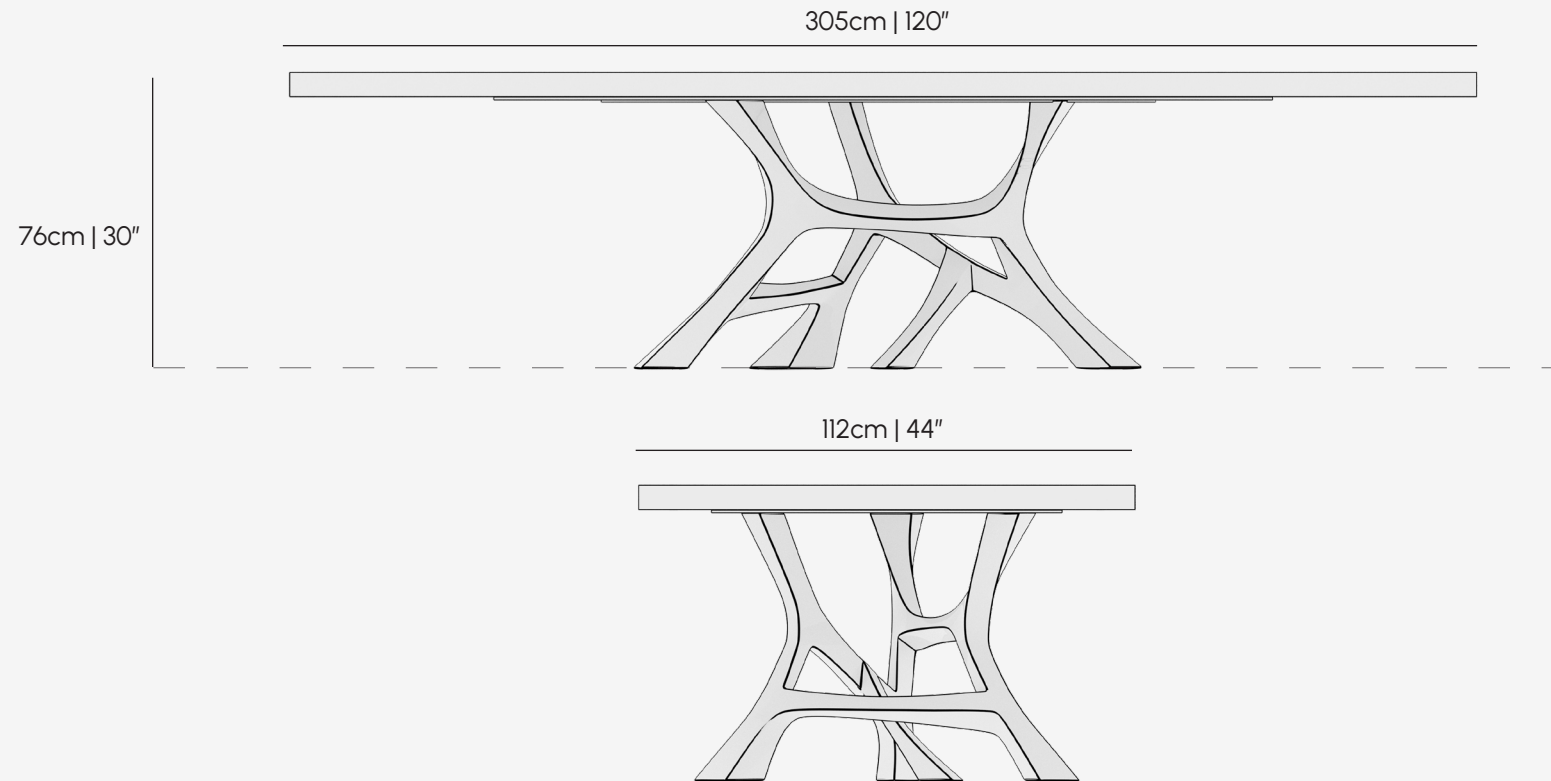

PALENA

FURNITURE & LIGHTING

Products / Furniture / Dining Table

Vena Dining Table

PALENA

FURNITURE & LIGHTING

Product	Vena Dining Table
Materials	Stainless Steel / Patine Bronze / Polished Bronze - Black Lacquer / American Walnut / Eucalyptus / (CUSTOM MATERIALS AVAILABLE)
Design Patent	Palena Furniture co
Year of Design	2023